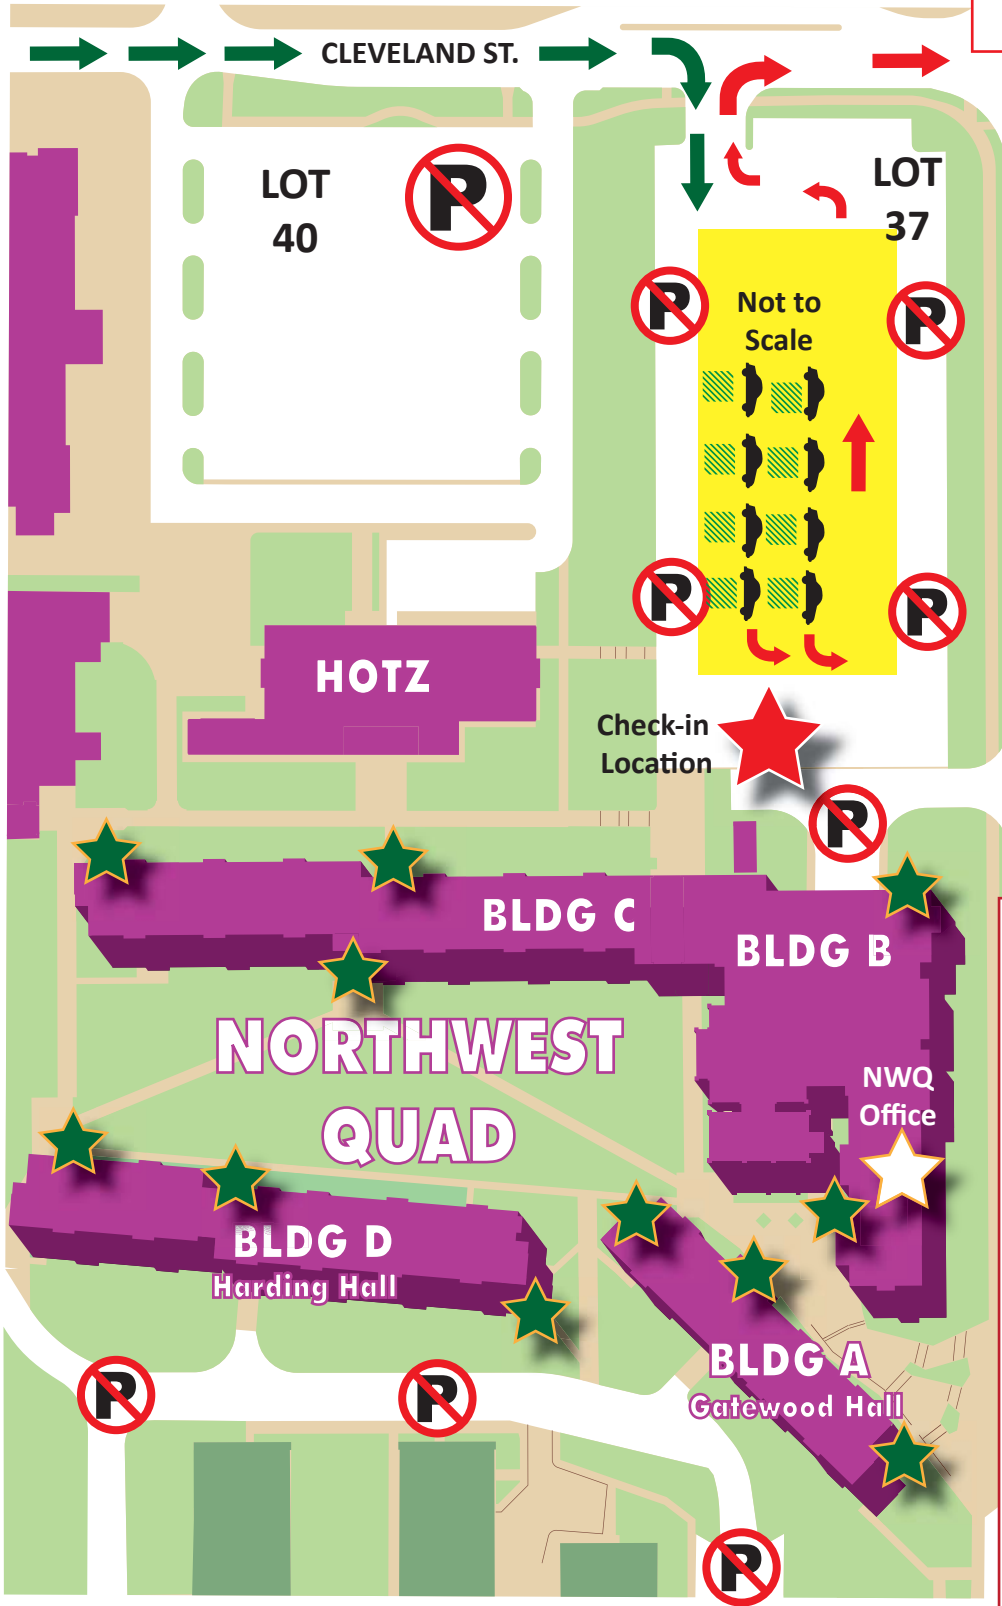

Northwest Quad Express Unloading & Check-In Location

DO NOT PARK ON THE GRASS OR ON ANY SIDEWALK

 DO NOT BRING VEHICLES WITH TRAILERS FOR MOVE-IN

DRIVING INSTRUCTIONS

1. Use Exit 62E from I-49
2. Travel Martin Luther King Blvd east and turn left on Razorback Road
3. Continue north on Razorback, turn right on Cleveland Street
4. Turn from Cleveland right on to the driveway for Lot 37
5. Volunteers and/or staff will direct you to express unloading parking

To Move-In Parking at Garland Ave Parking Facility or lots along Razorback

	Enter lot here
	Exit lot here
	Check-in location
	Enter building here
	Move-In Shuttle Stop
	Do Not Enter
	Express Unloading Zone
	Unload vehicle
	No Parking