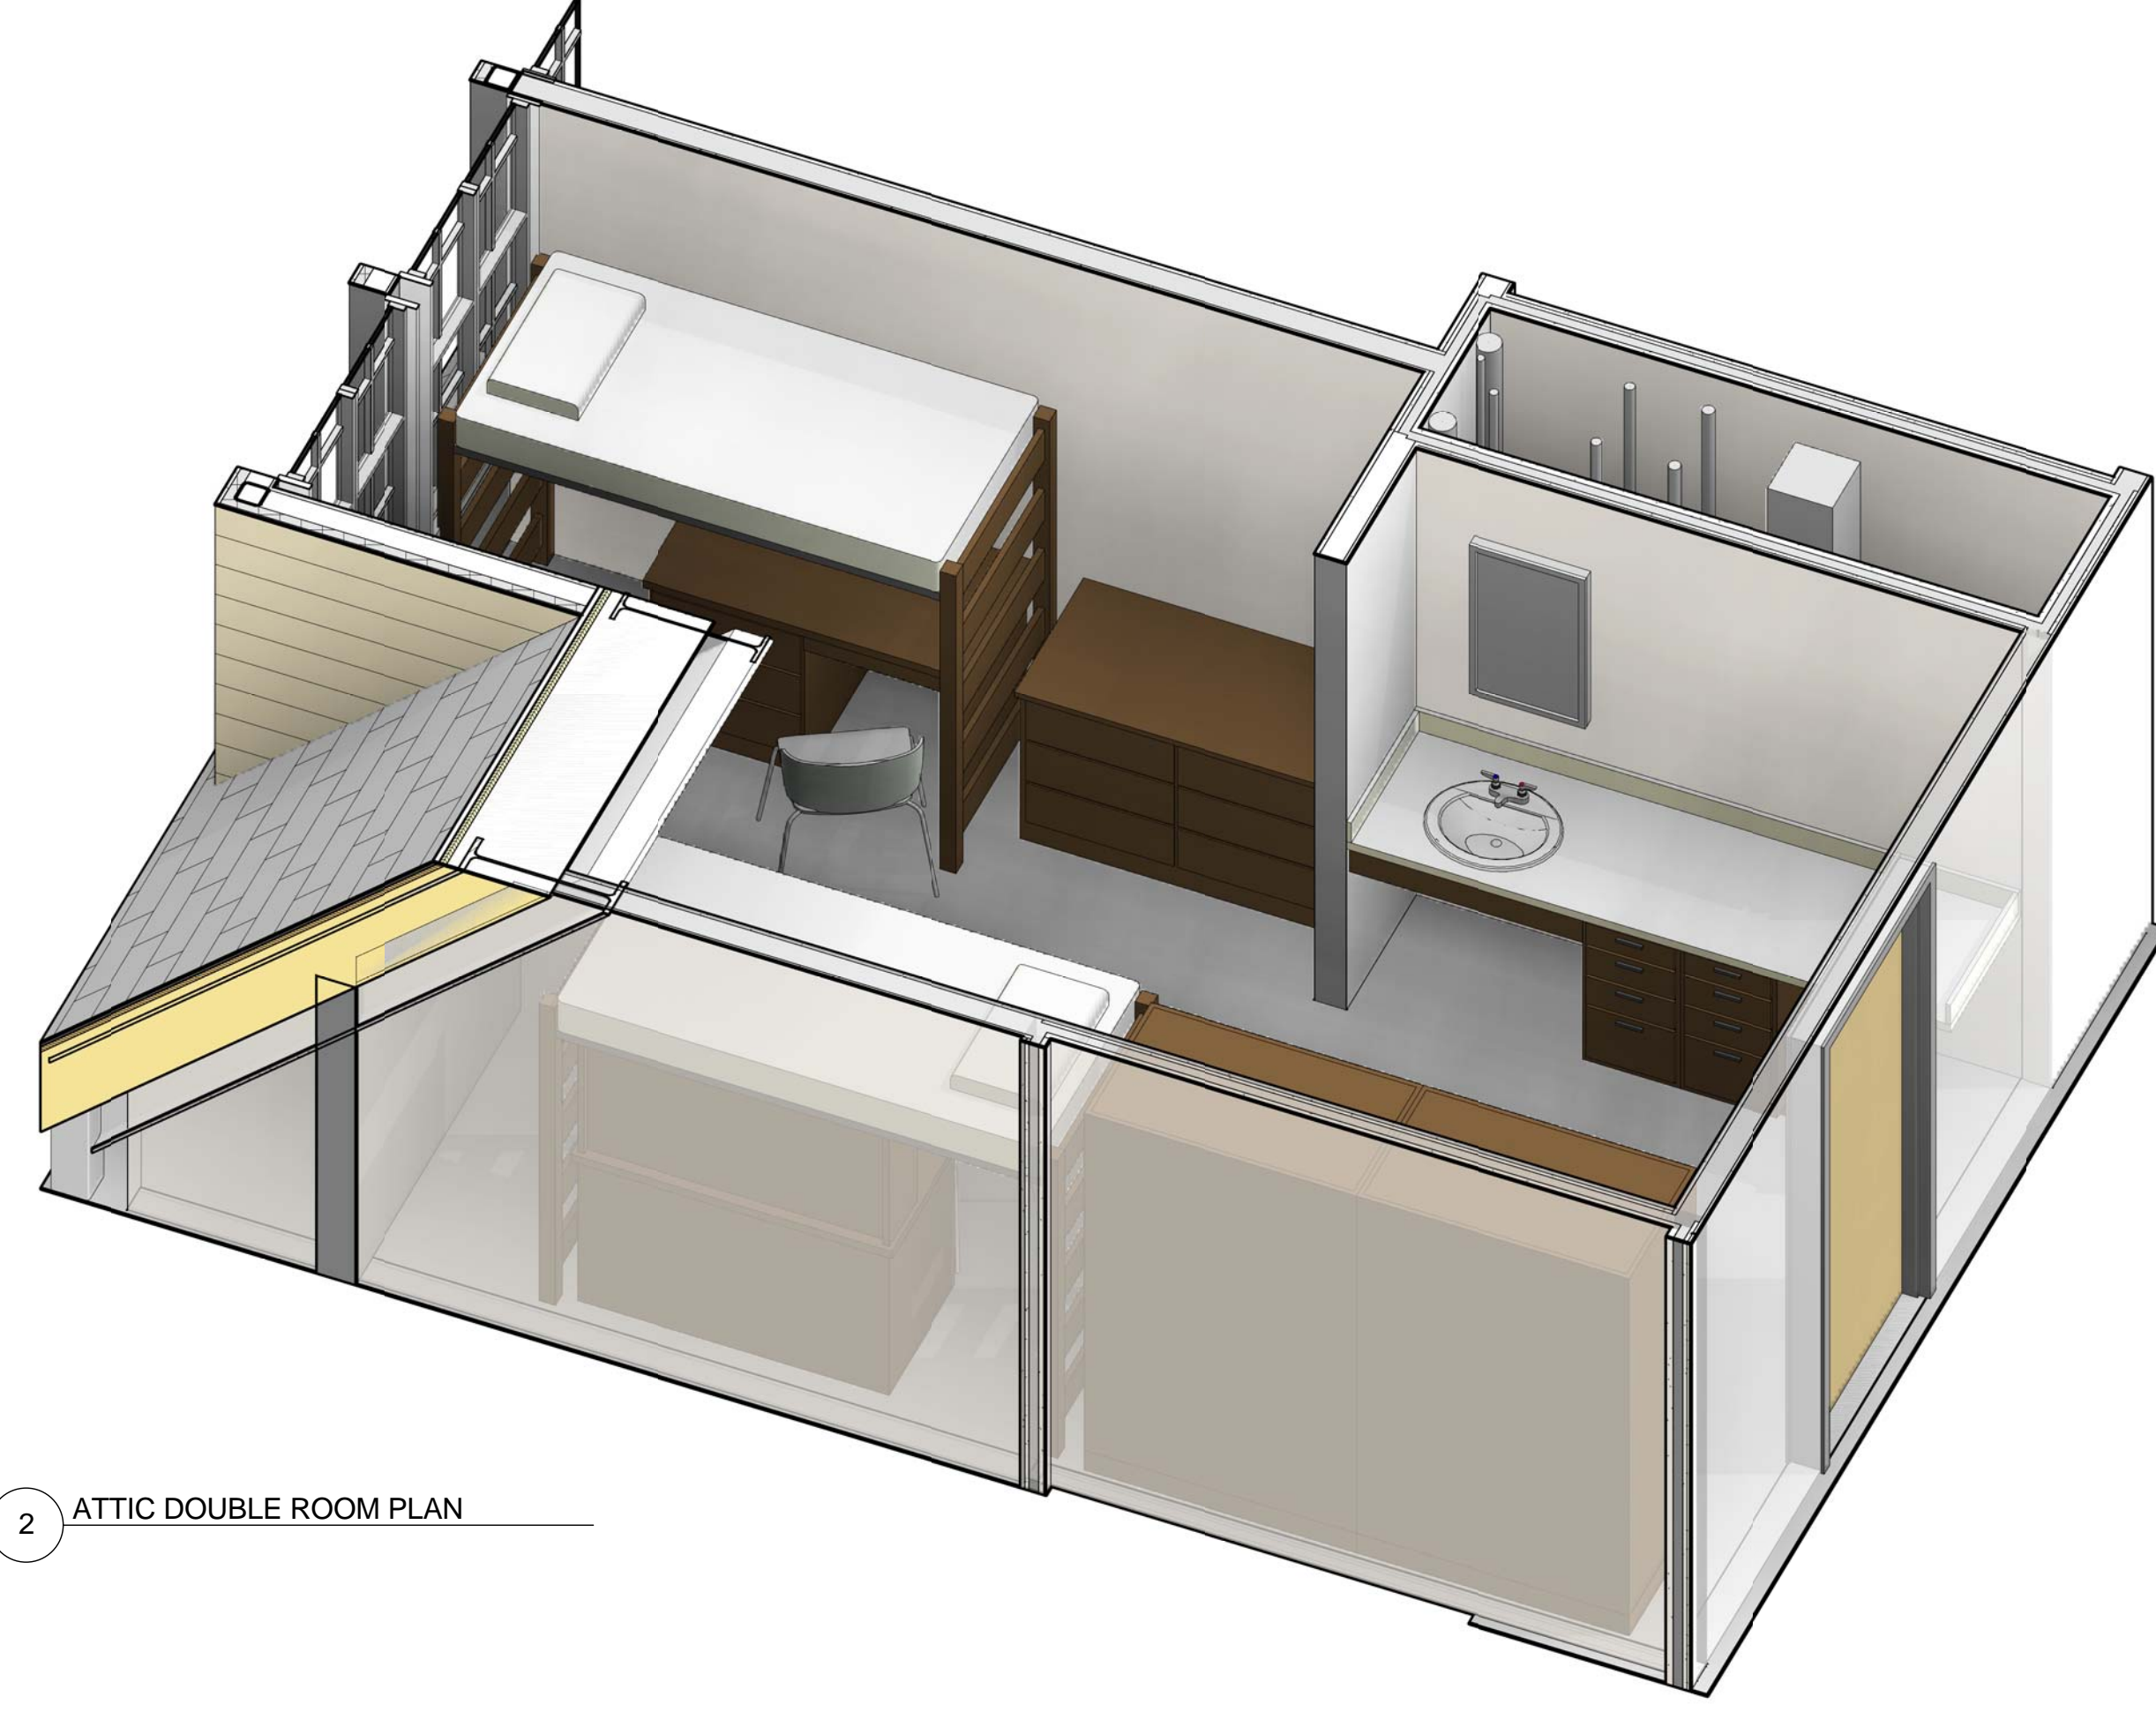

2 ATTIC DOUBLE ROOM PLAN