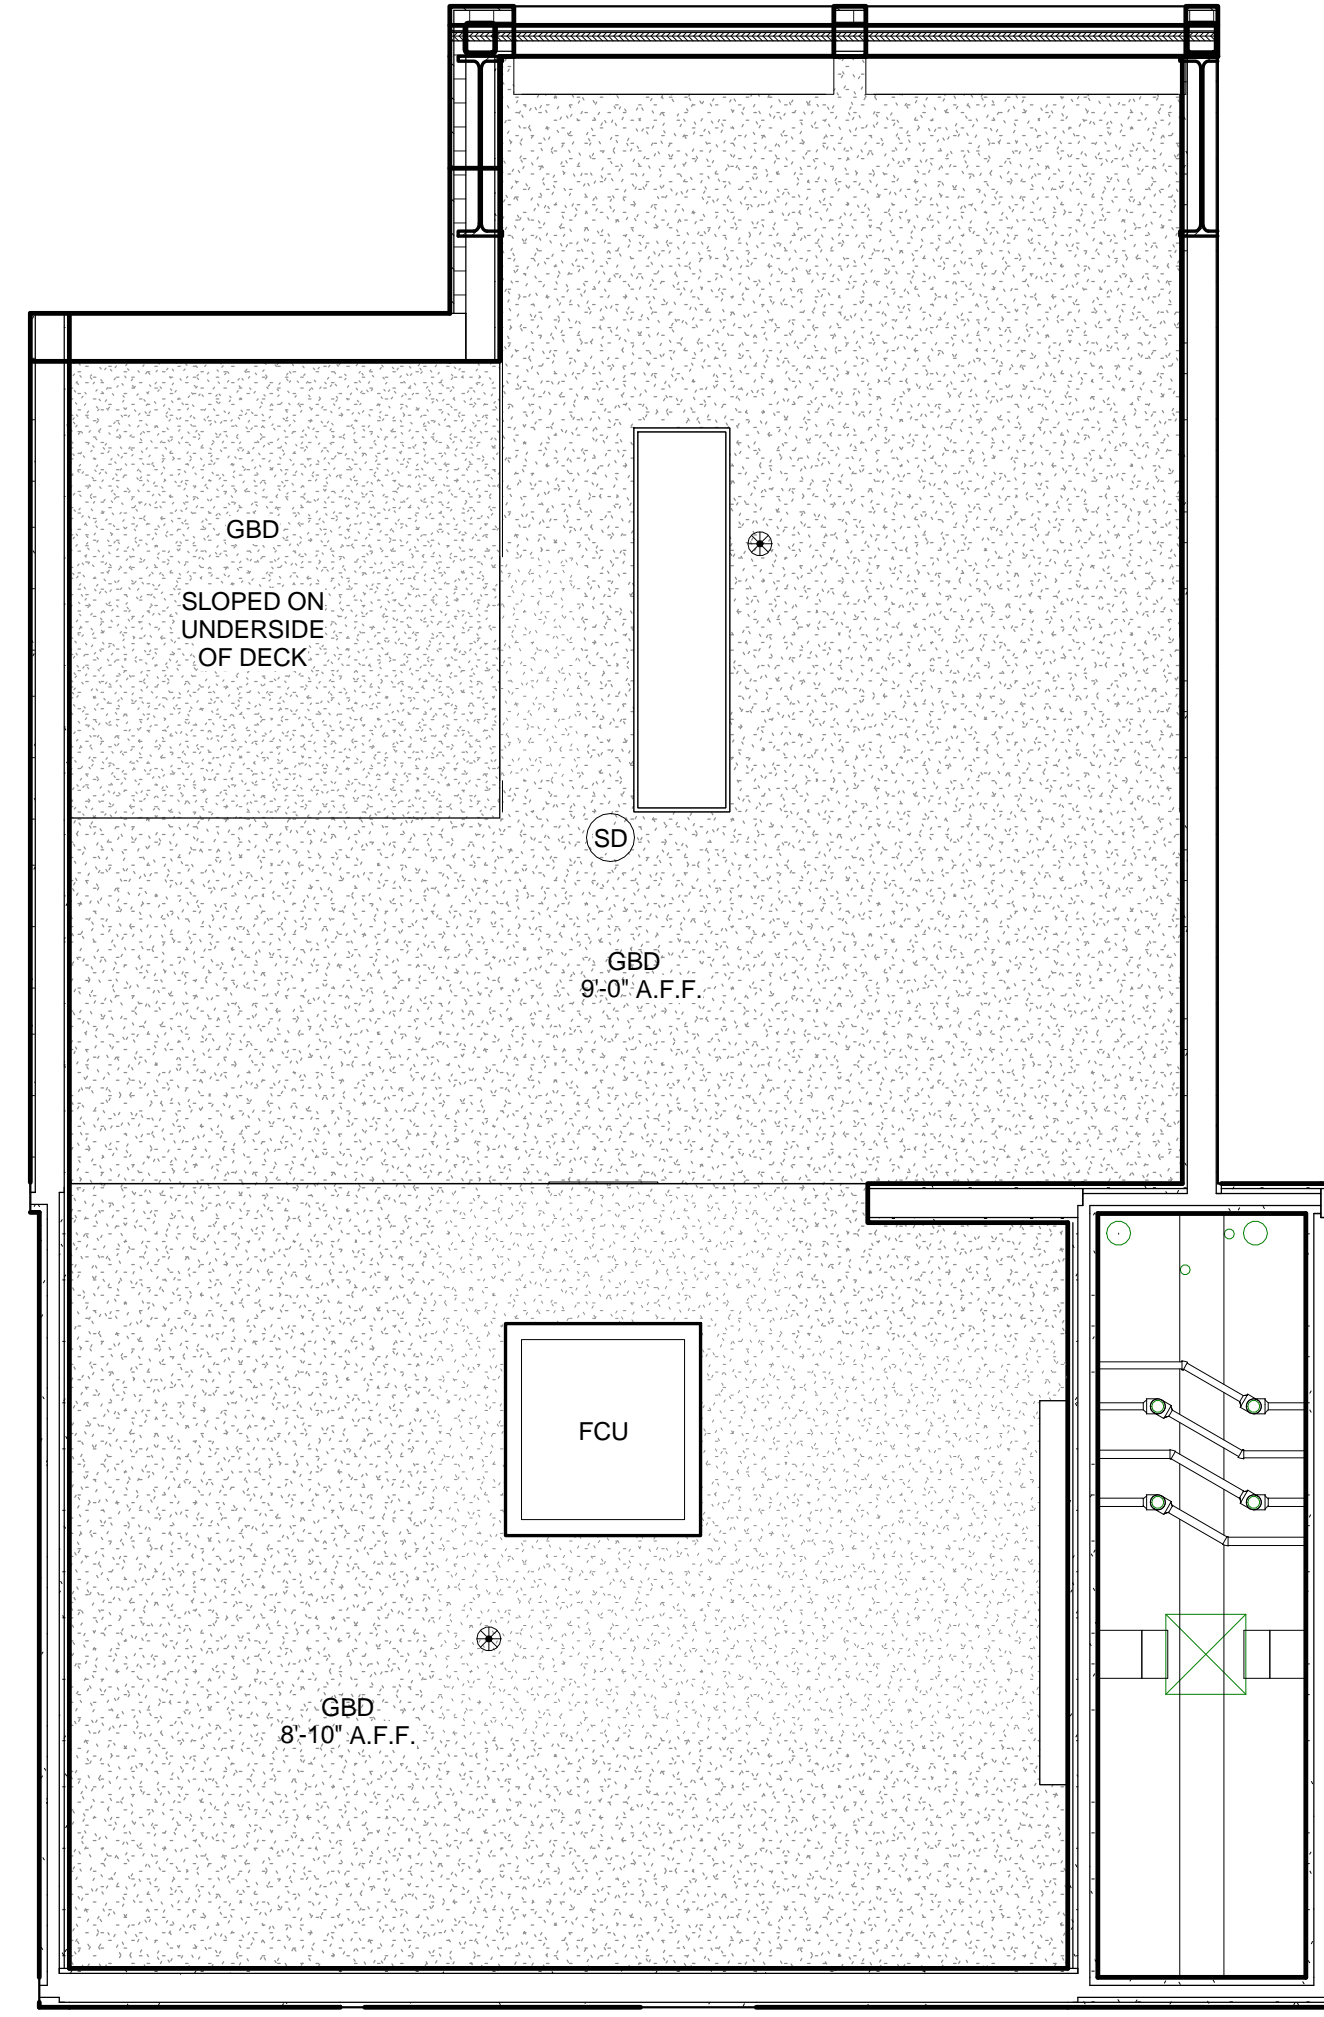

4 PRESENTATION - ATTIC DOUBLE SUITE RCP
1/2" = 1'-0"