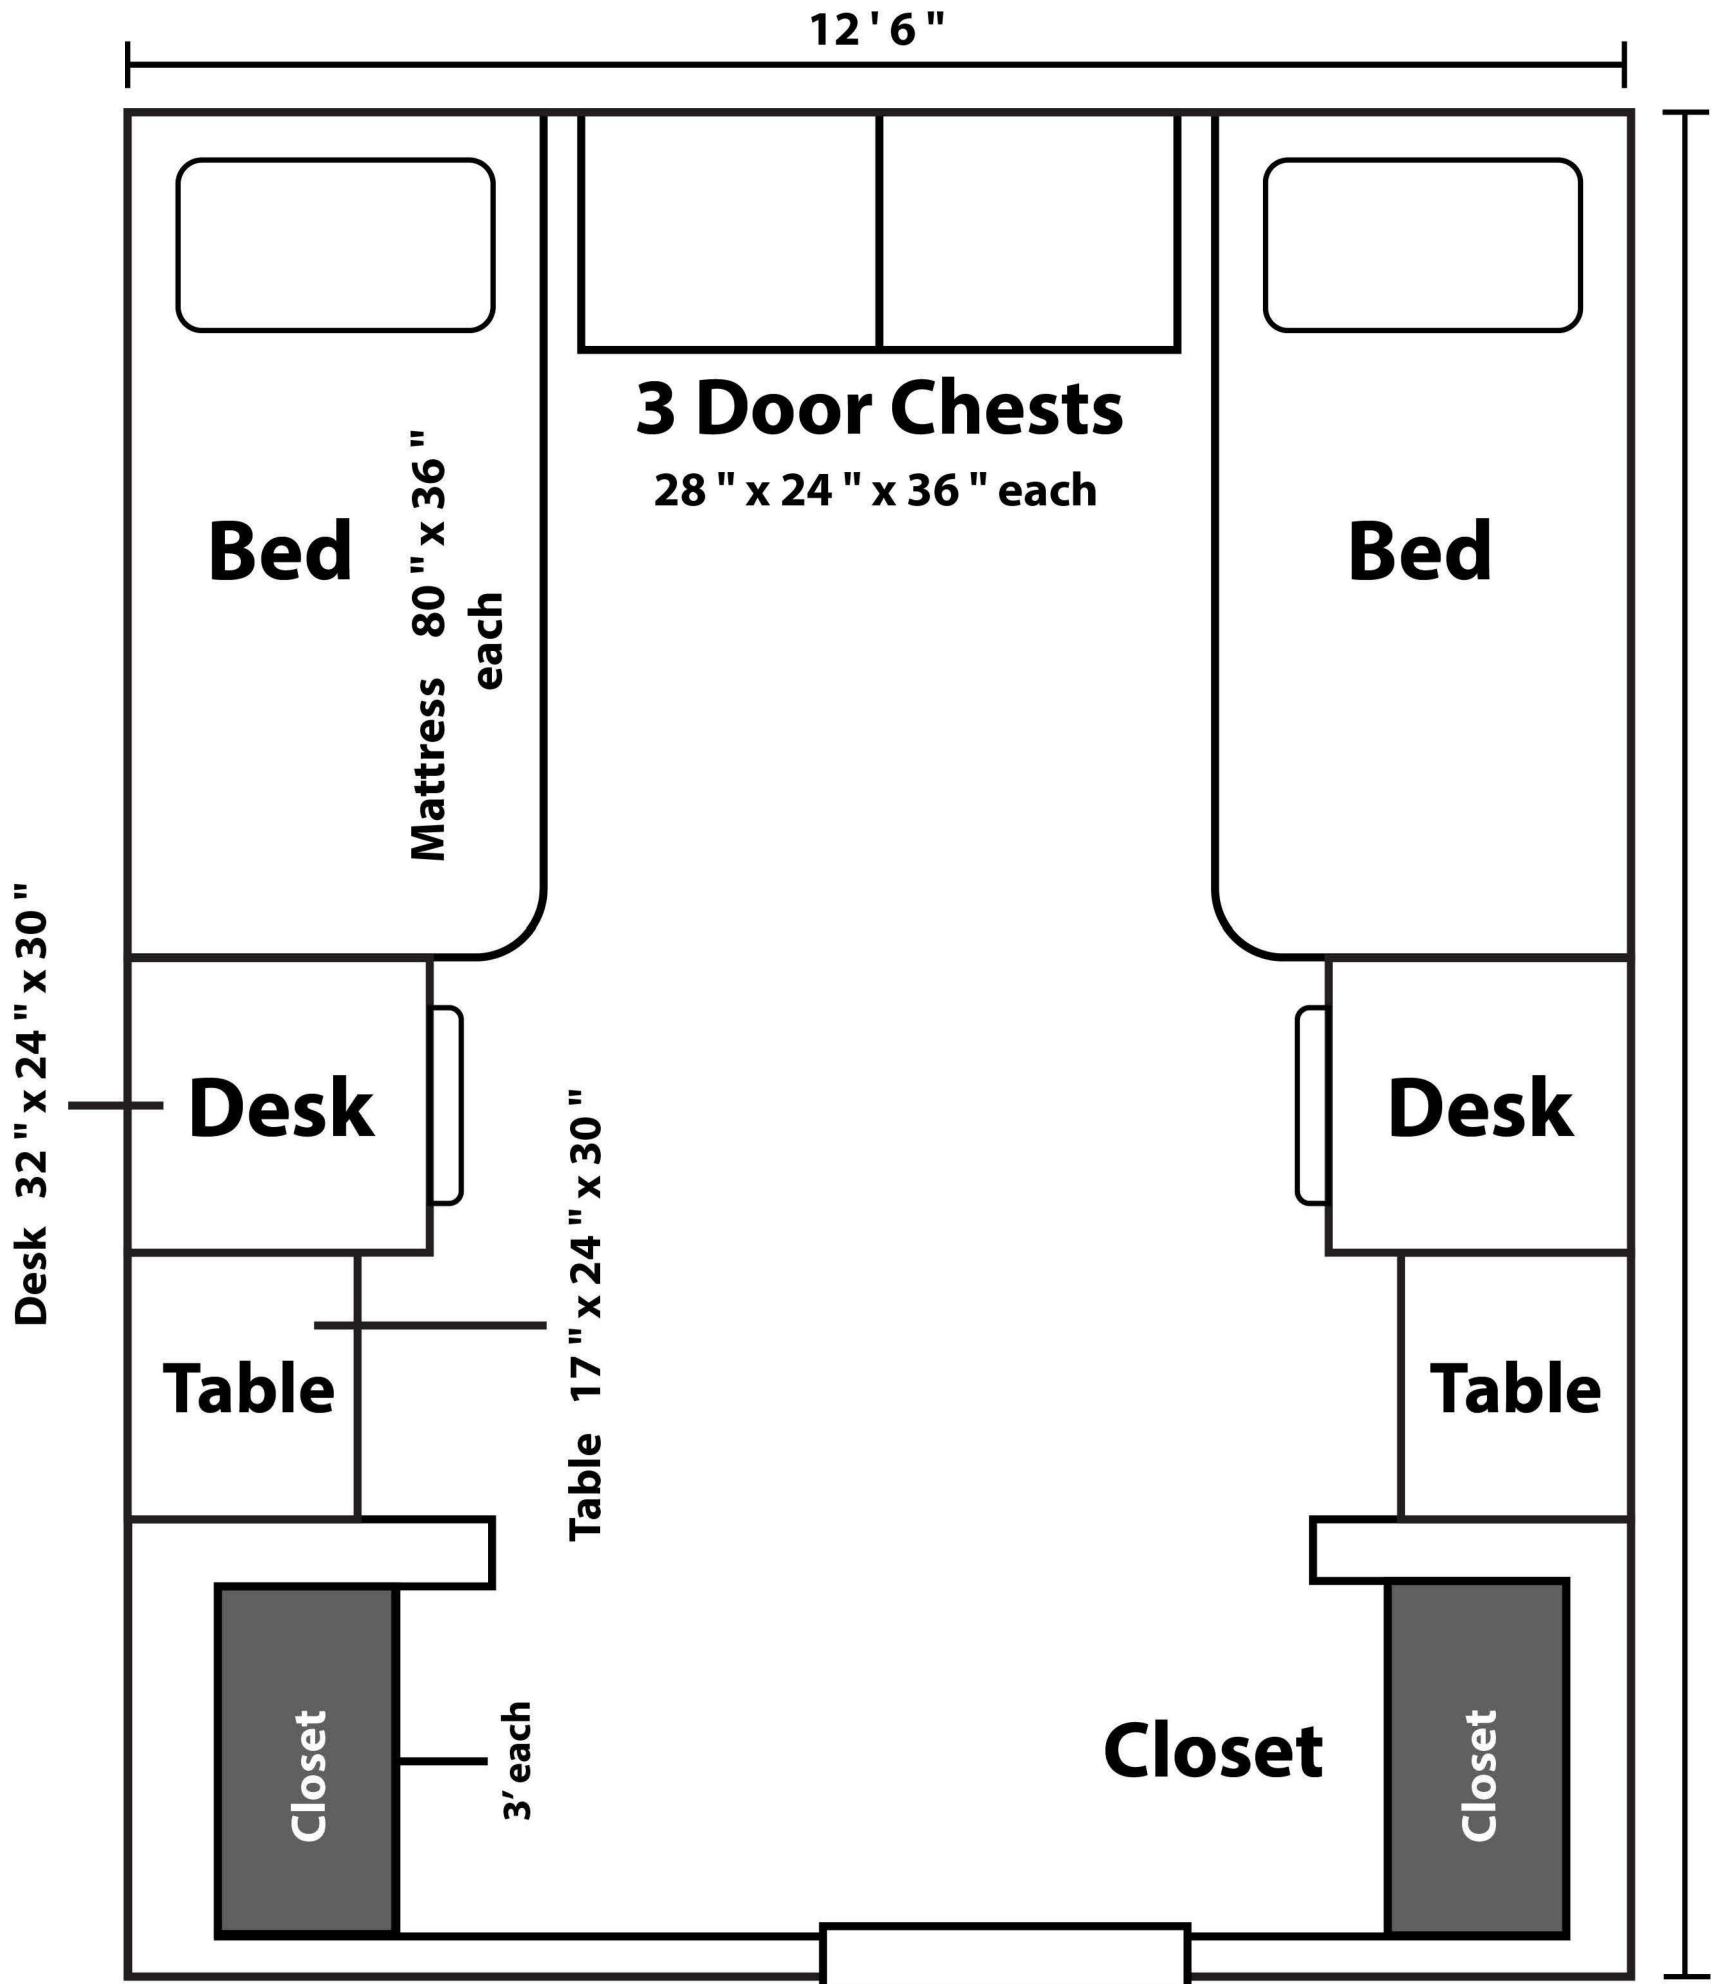

# Adohi Hall *Pod Double*

Moveable Furniture ○

Fixed Furniture ●

*Objects not to scale*