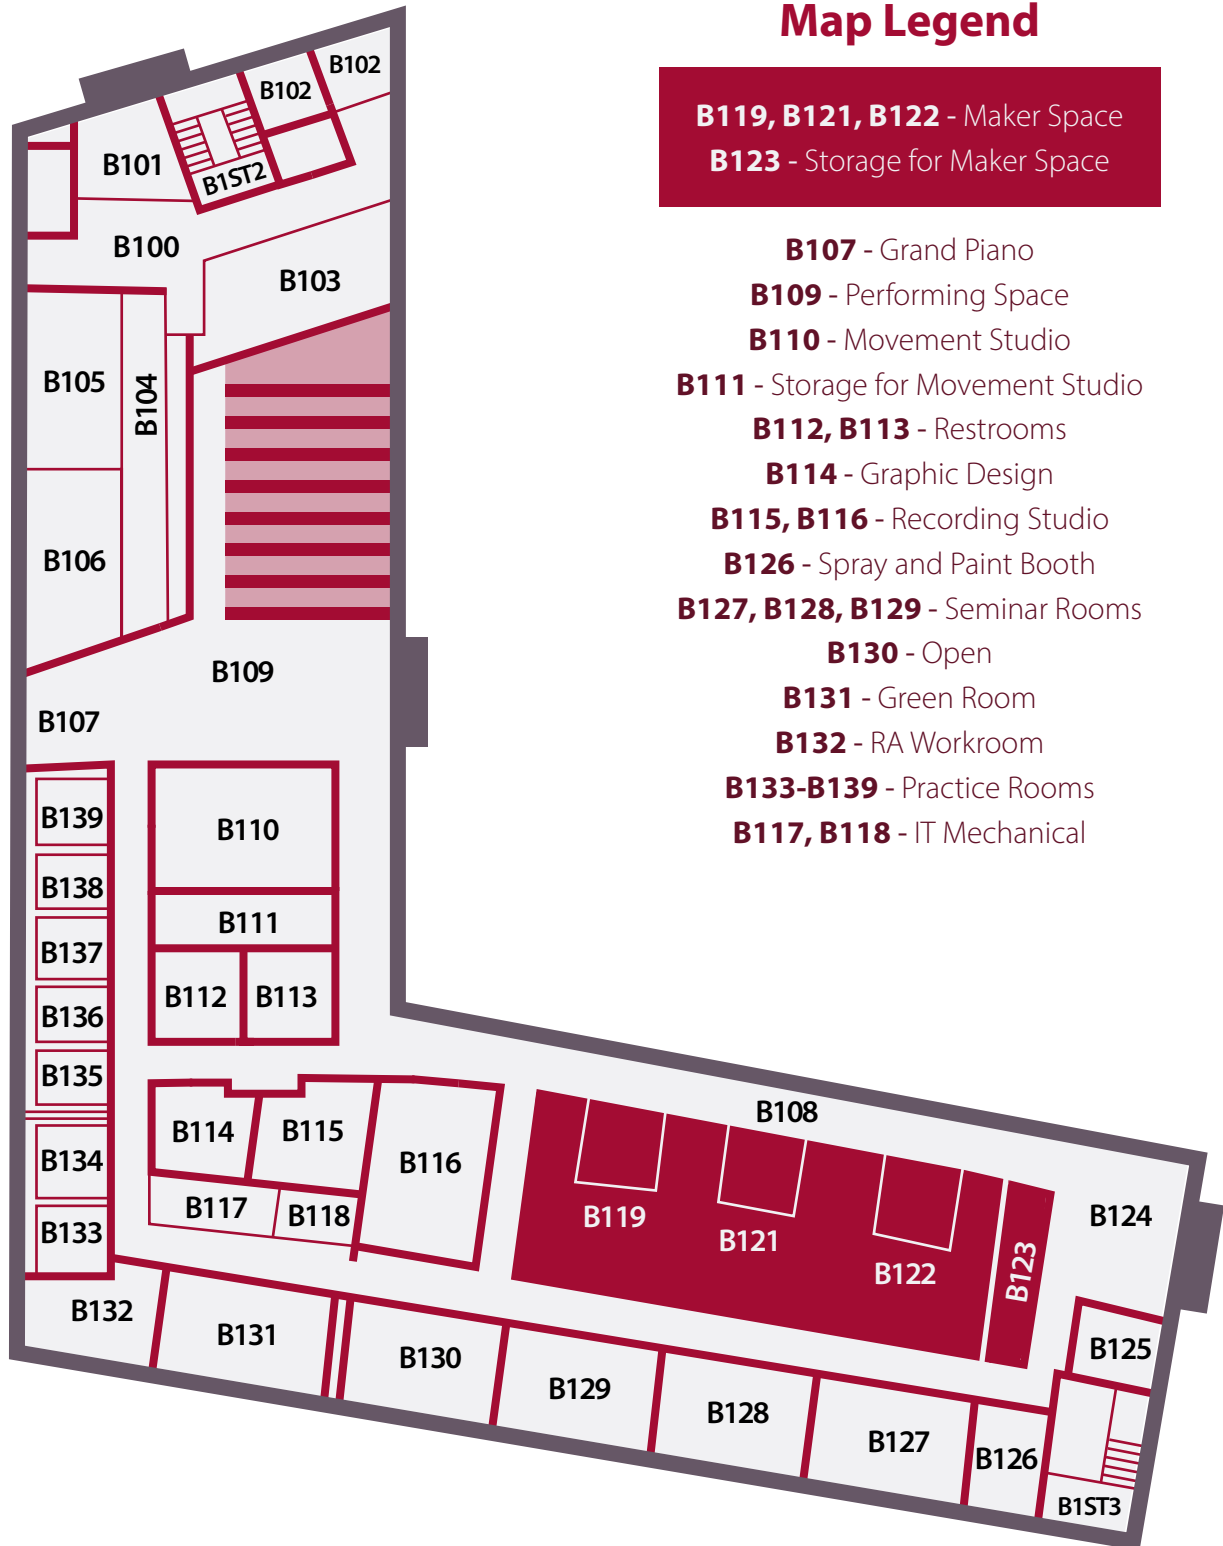

Adohi Creative Community space

Map Legend

B119, B121, B122 - Maker Space
B123 - Storage for Maker Space

B107 - Grand Piano

B109 - Performing Space

B110 - Movement Studio

B111 - Storage for Movement Studio

B112, B113 - Restrooms

B114 - Graphic Design

B115, B116 - Recording Studio

B126 - Spray and Paint Booth

B127, B128, B129 - Seminar Rooms

B130 - Open

B131 - Green Room

B132 - RA Workroom

B133-B139 - Practice Rooms

B117, B118 - IT Mechanical