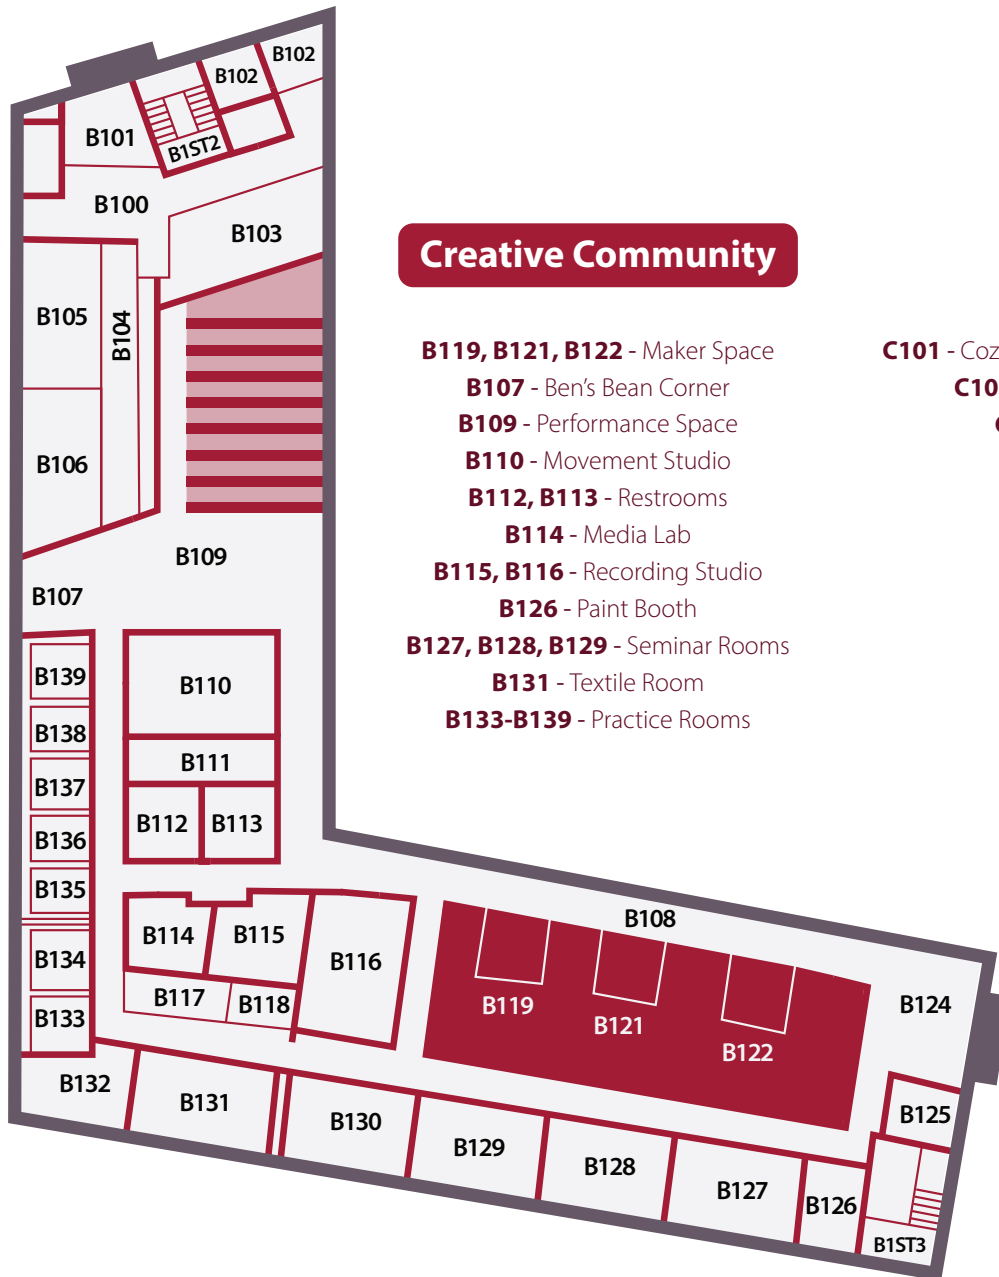

Adohi Creative Community and Cabin

Cabin

- C101** - Cozy Study Fireplace and TV Area
- C102** - Games and TV Area
- C103** - Full Kitchen