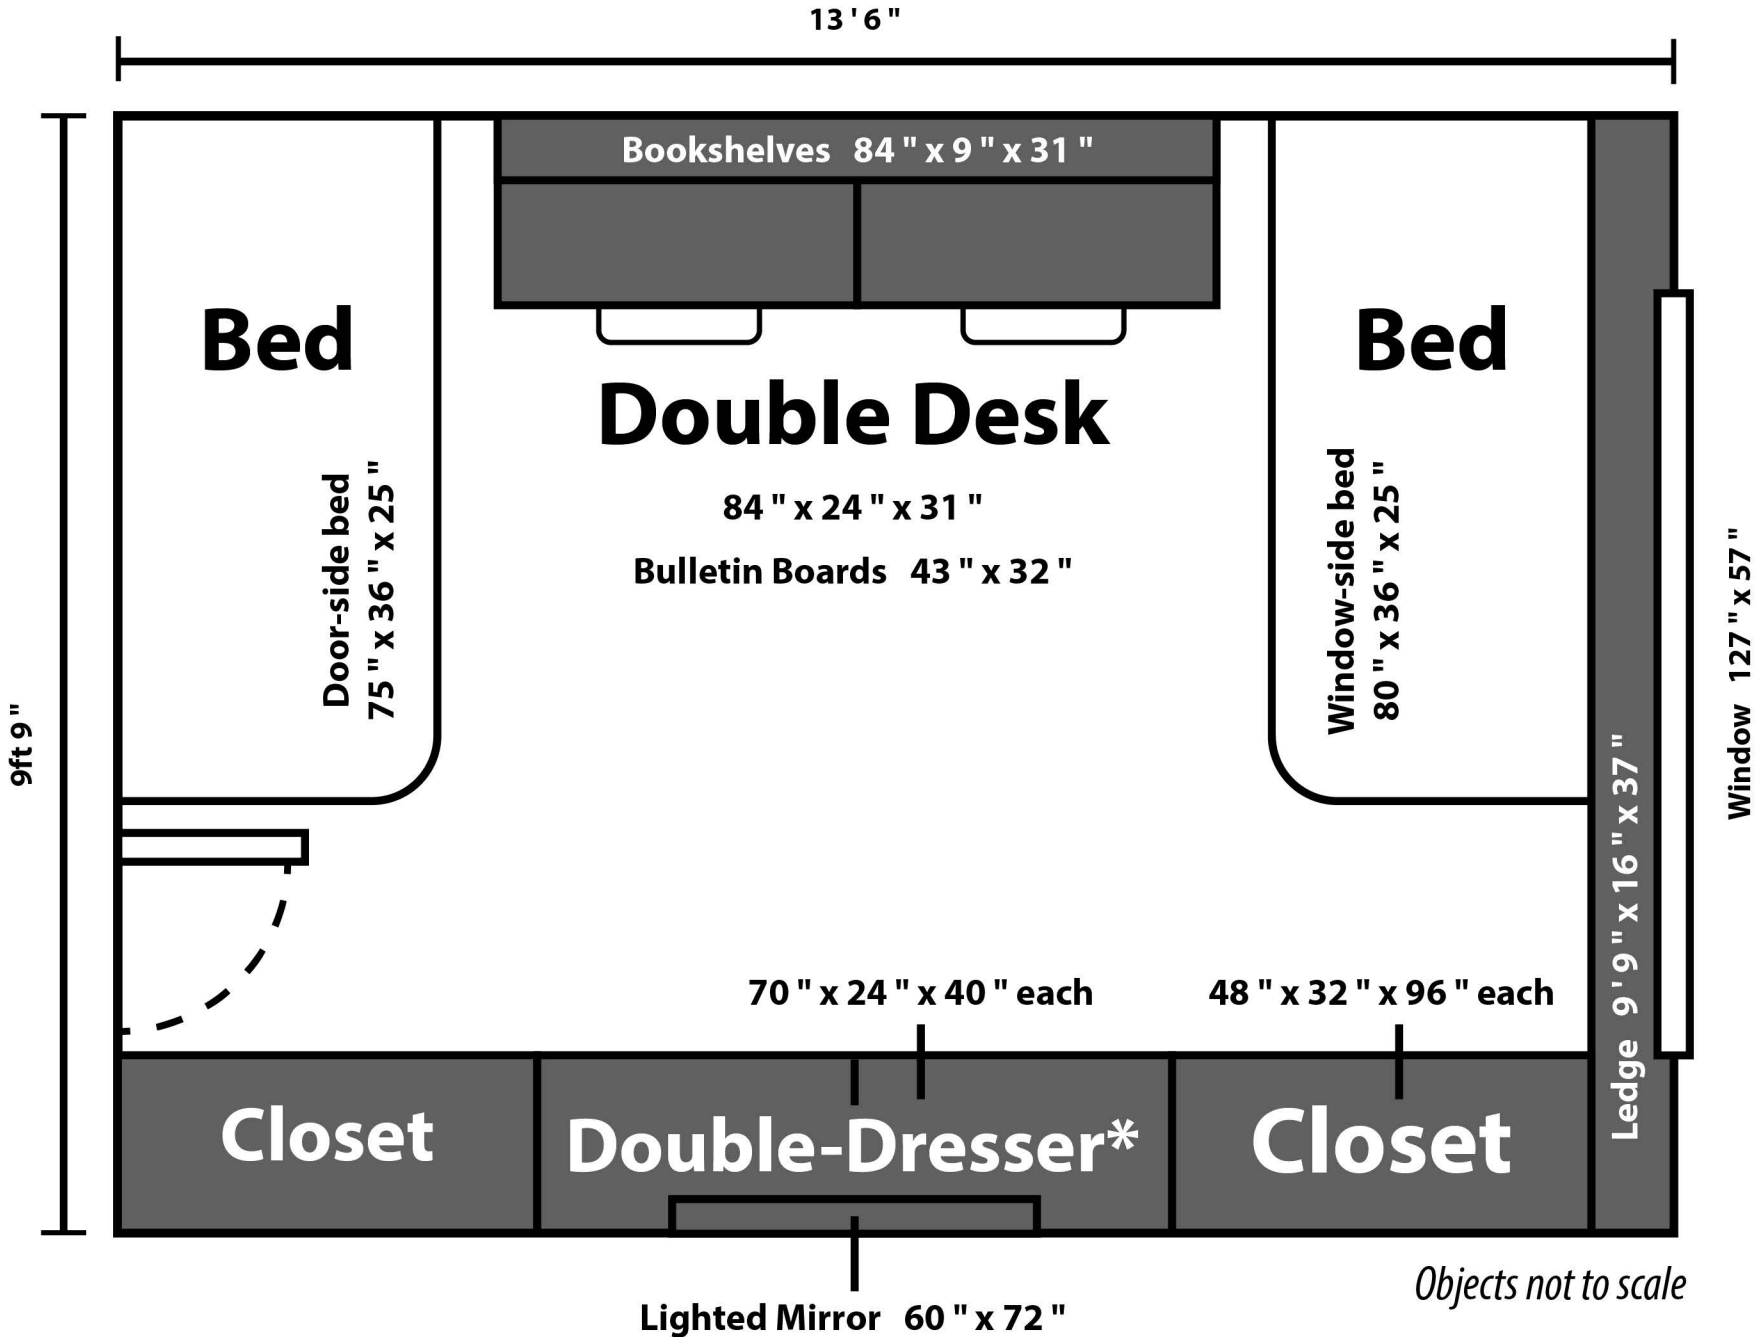

Yocum Hall

Moveable Furniture ○

Fixed Furniture ●

* Overhead storage above dresser is 70" x 24" x 40"