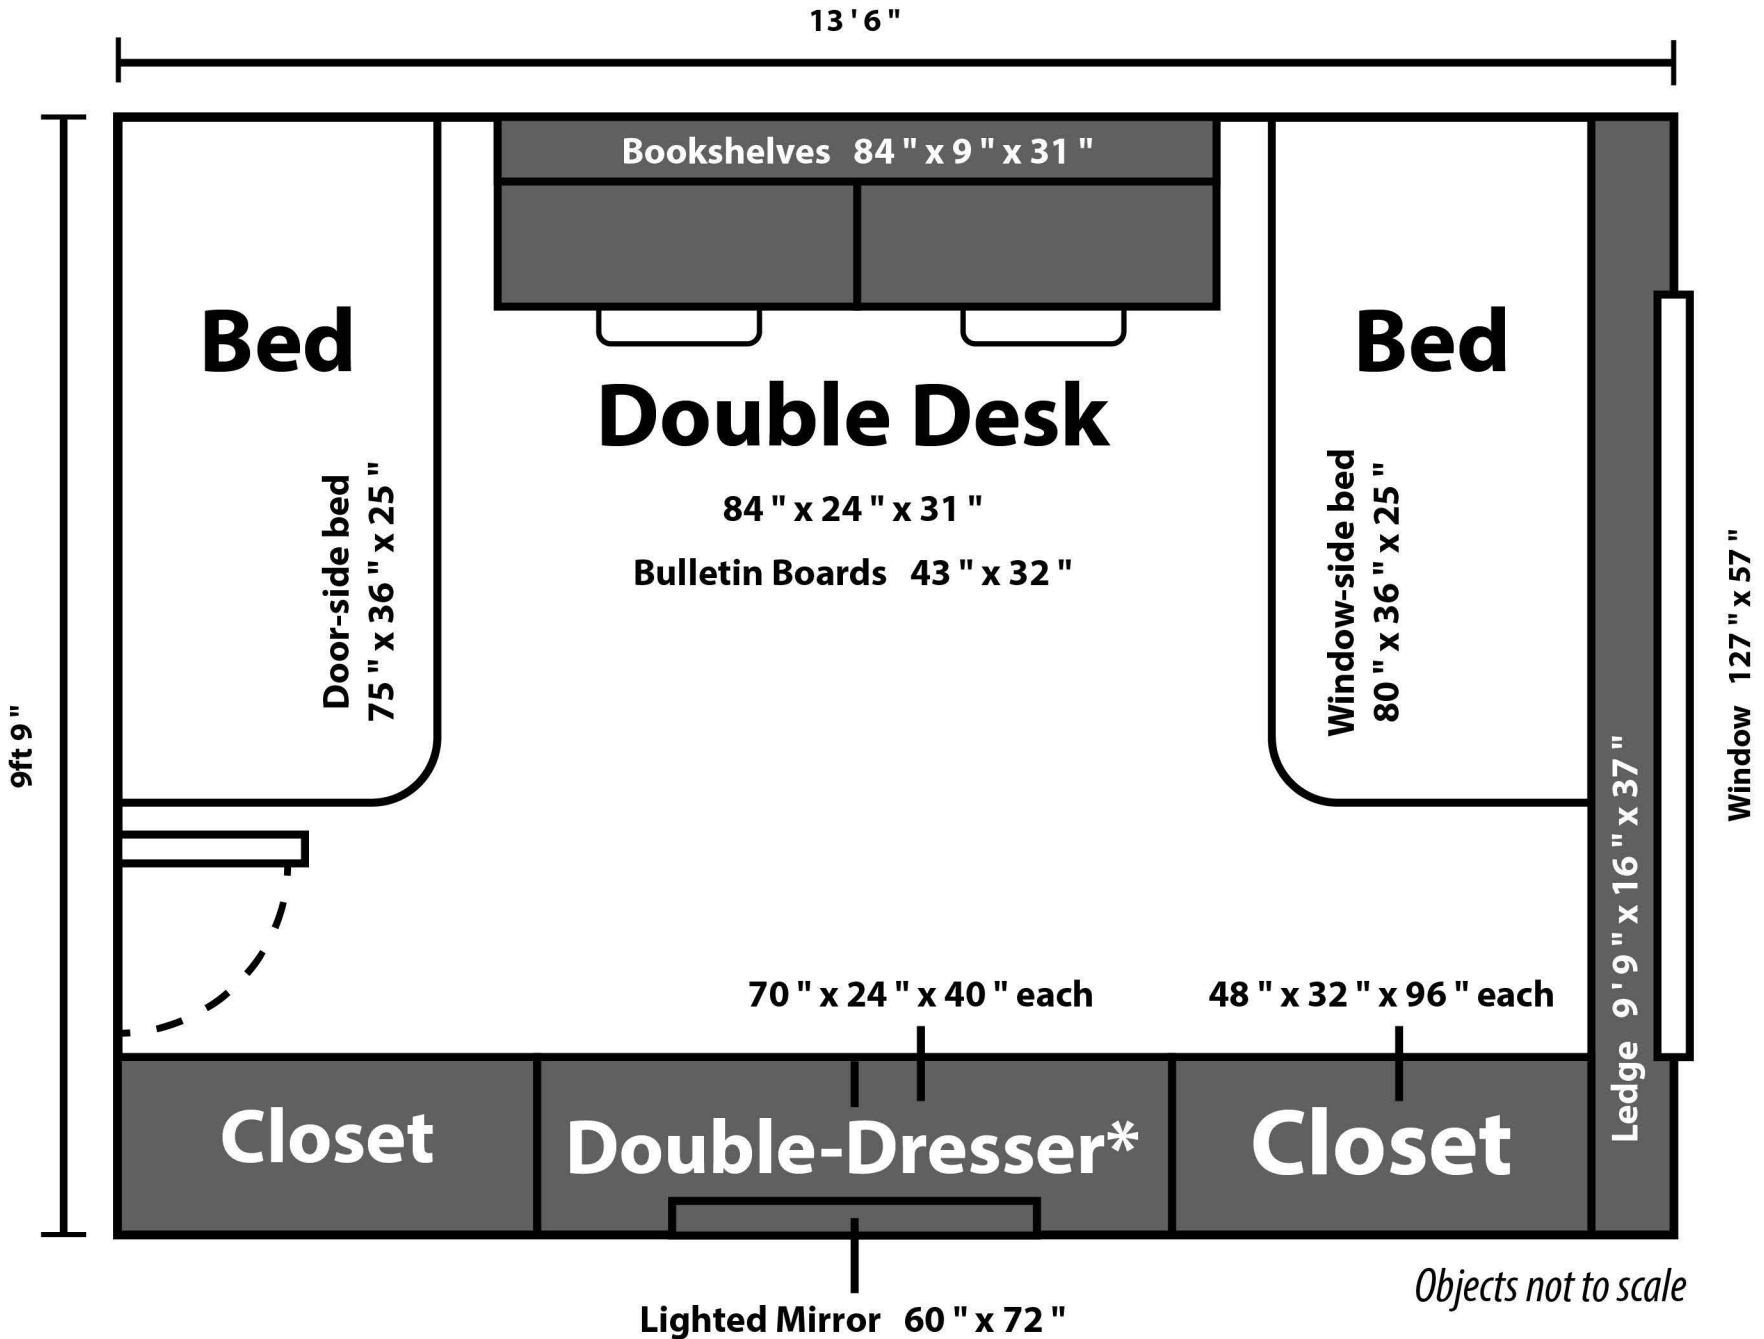

# Yocum Hall

Moveable Furniture ○

Fixed Furniture ●

\* Overhead storage above dresser is 70" x 24" x 40"