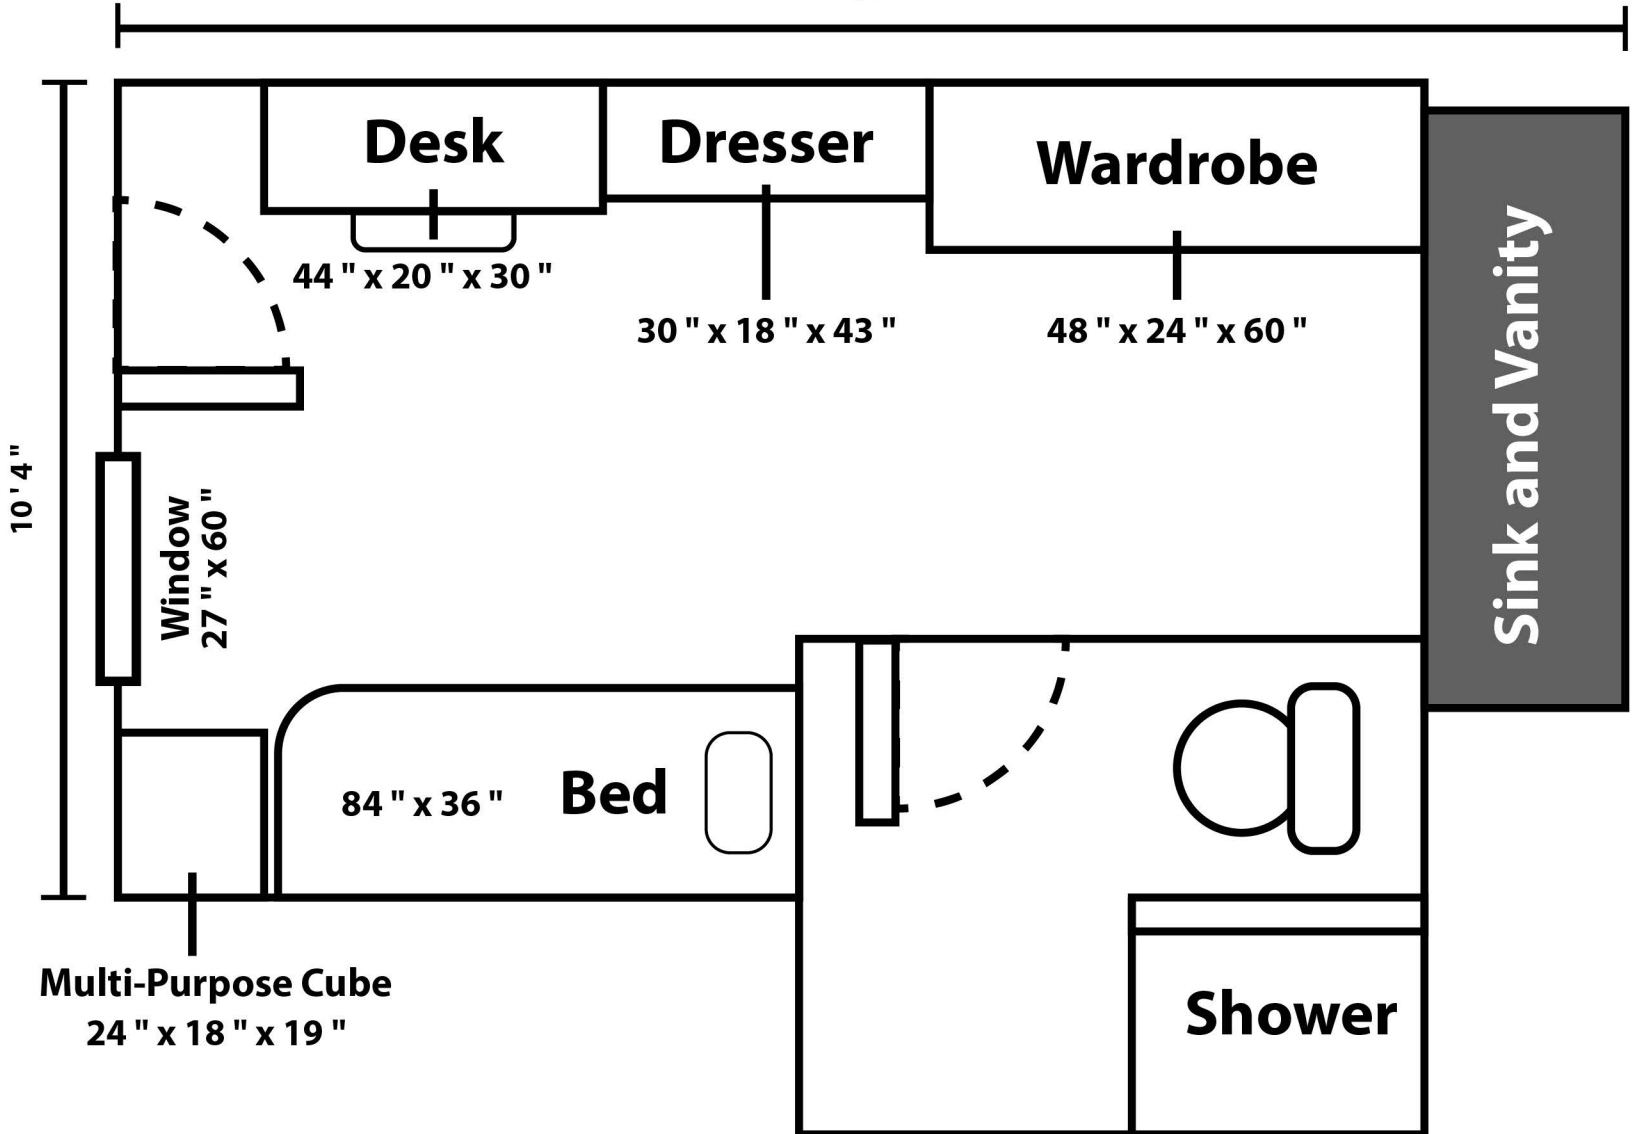

# Walton Hall South *Typical Room*

Moveable Furniture ○

Fixed Furniture ●

18'

*Objects not to scale*