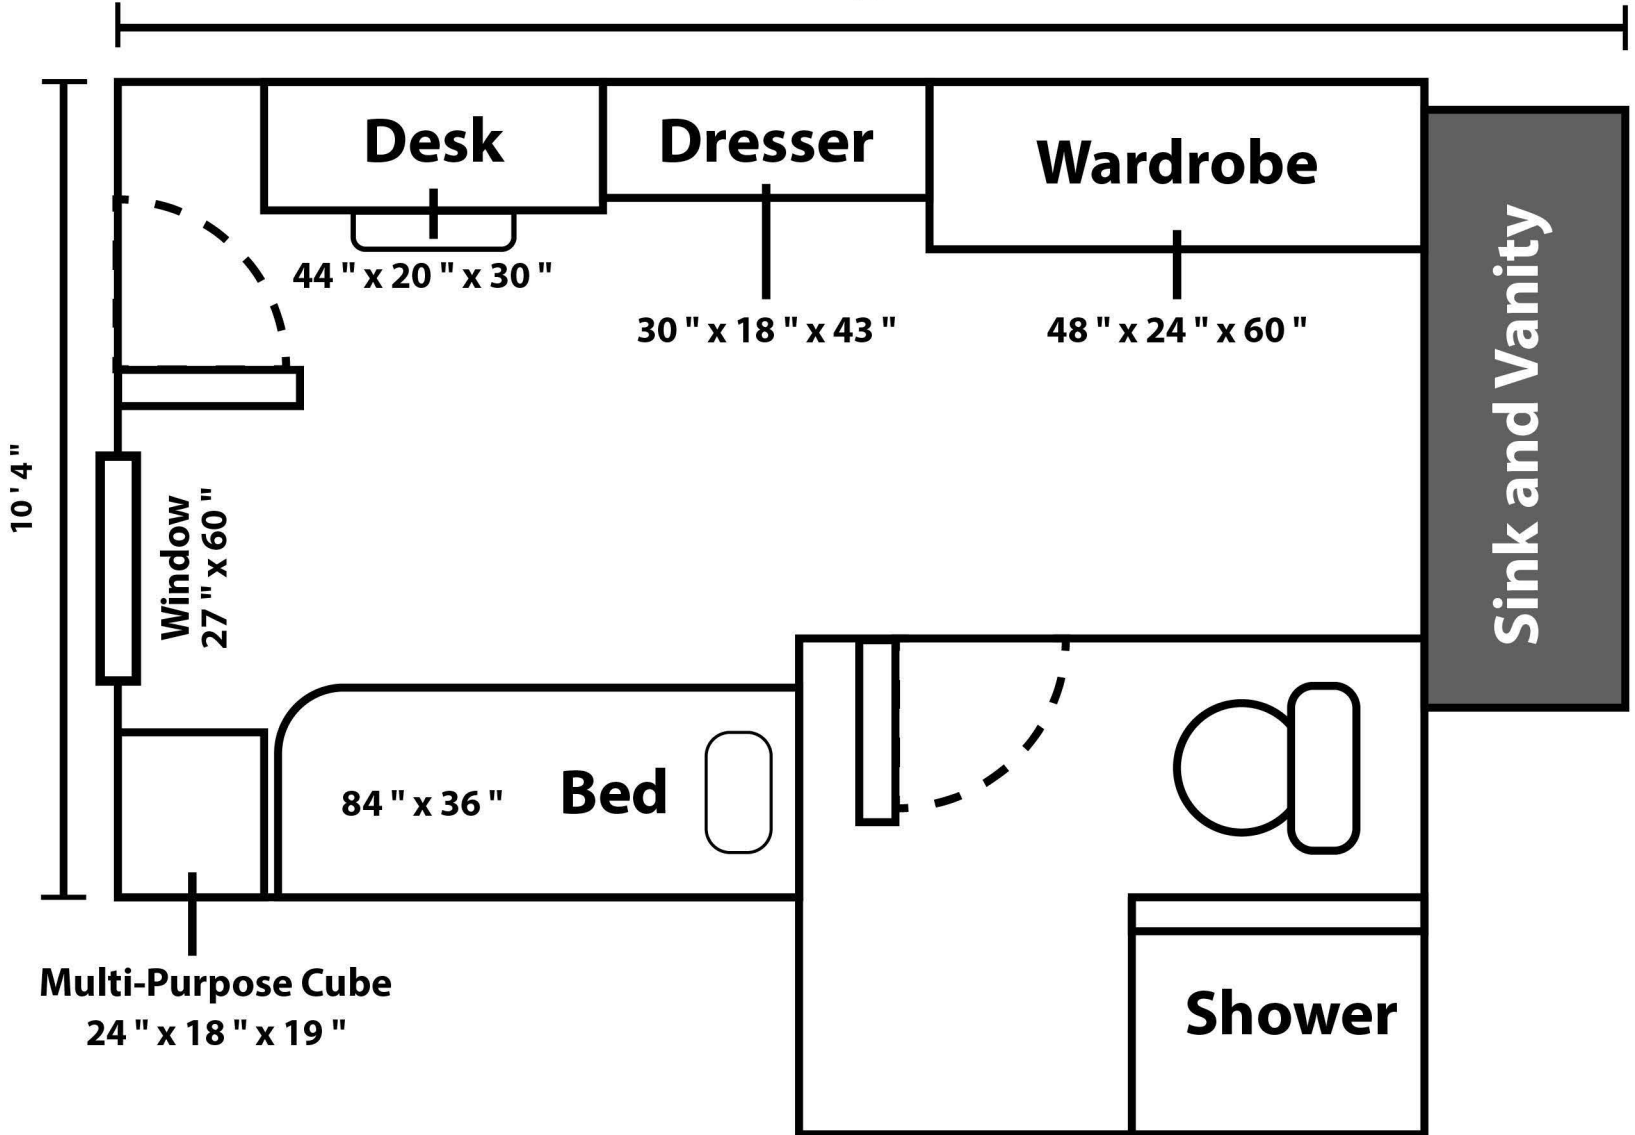

Walton Hall South *Typical Room*

Moveable Furniture ○

Fixed Furniture ●

18'

Objects not to scale