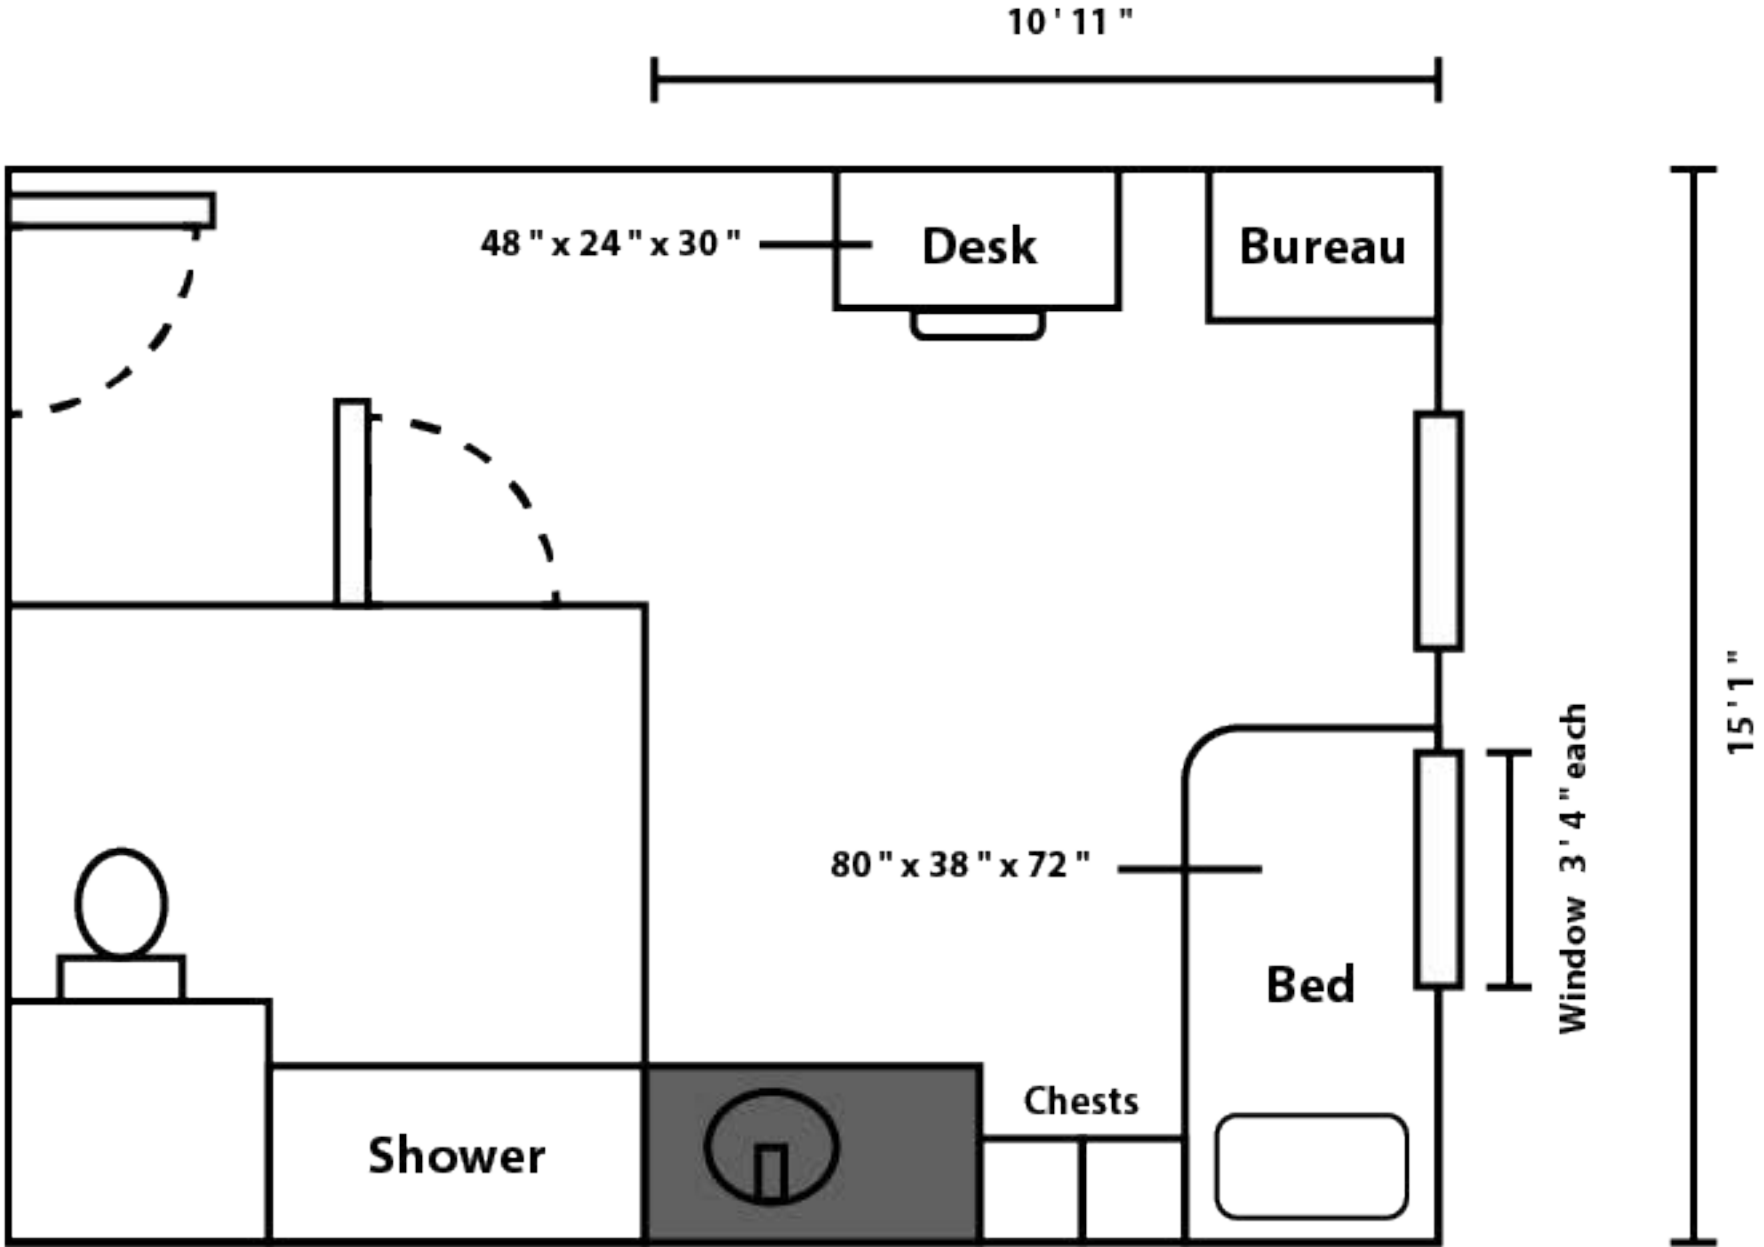

# Maple Hill Hall *Suite Type J*

Moveable Furniture ○

Fixed Furniture ●

*Objects not to scale*