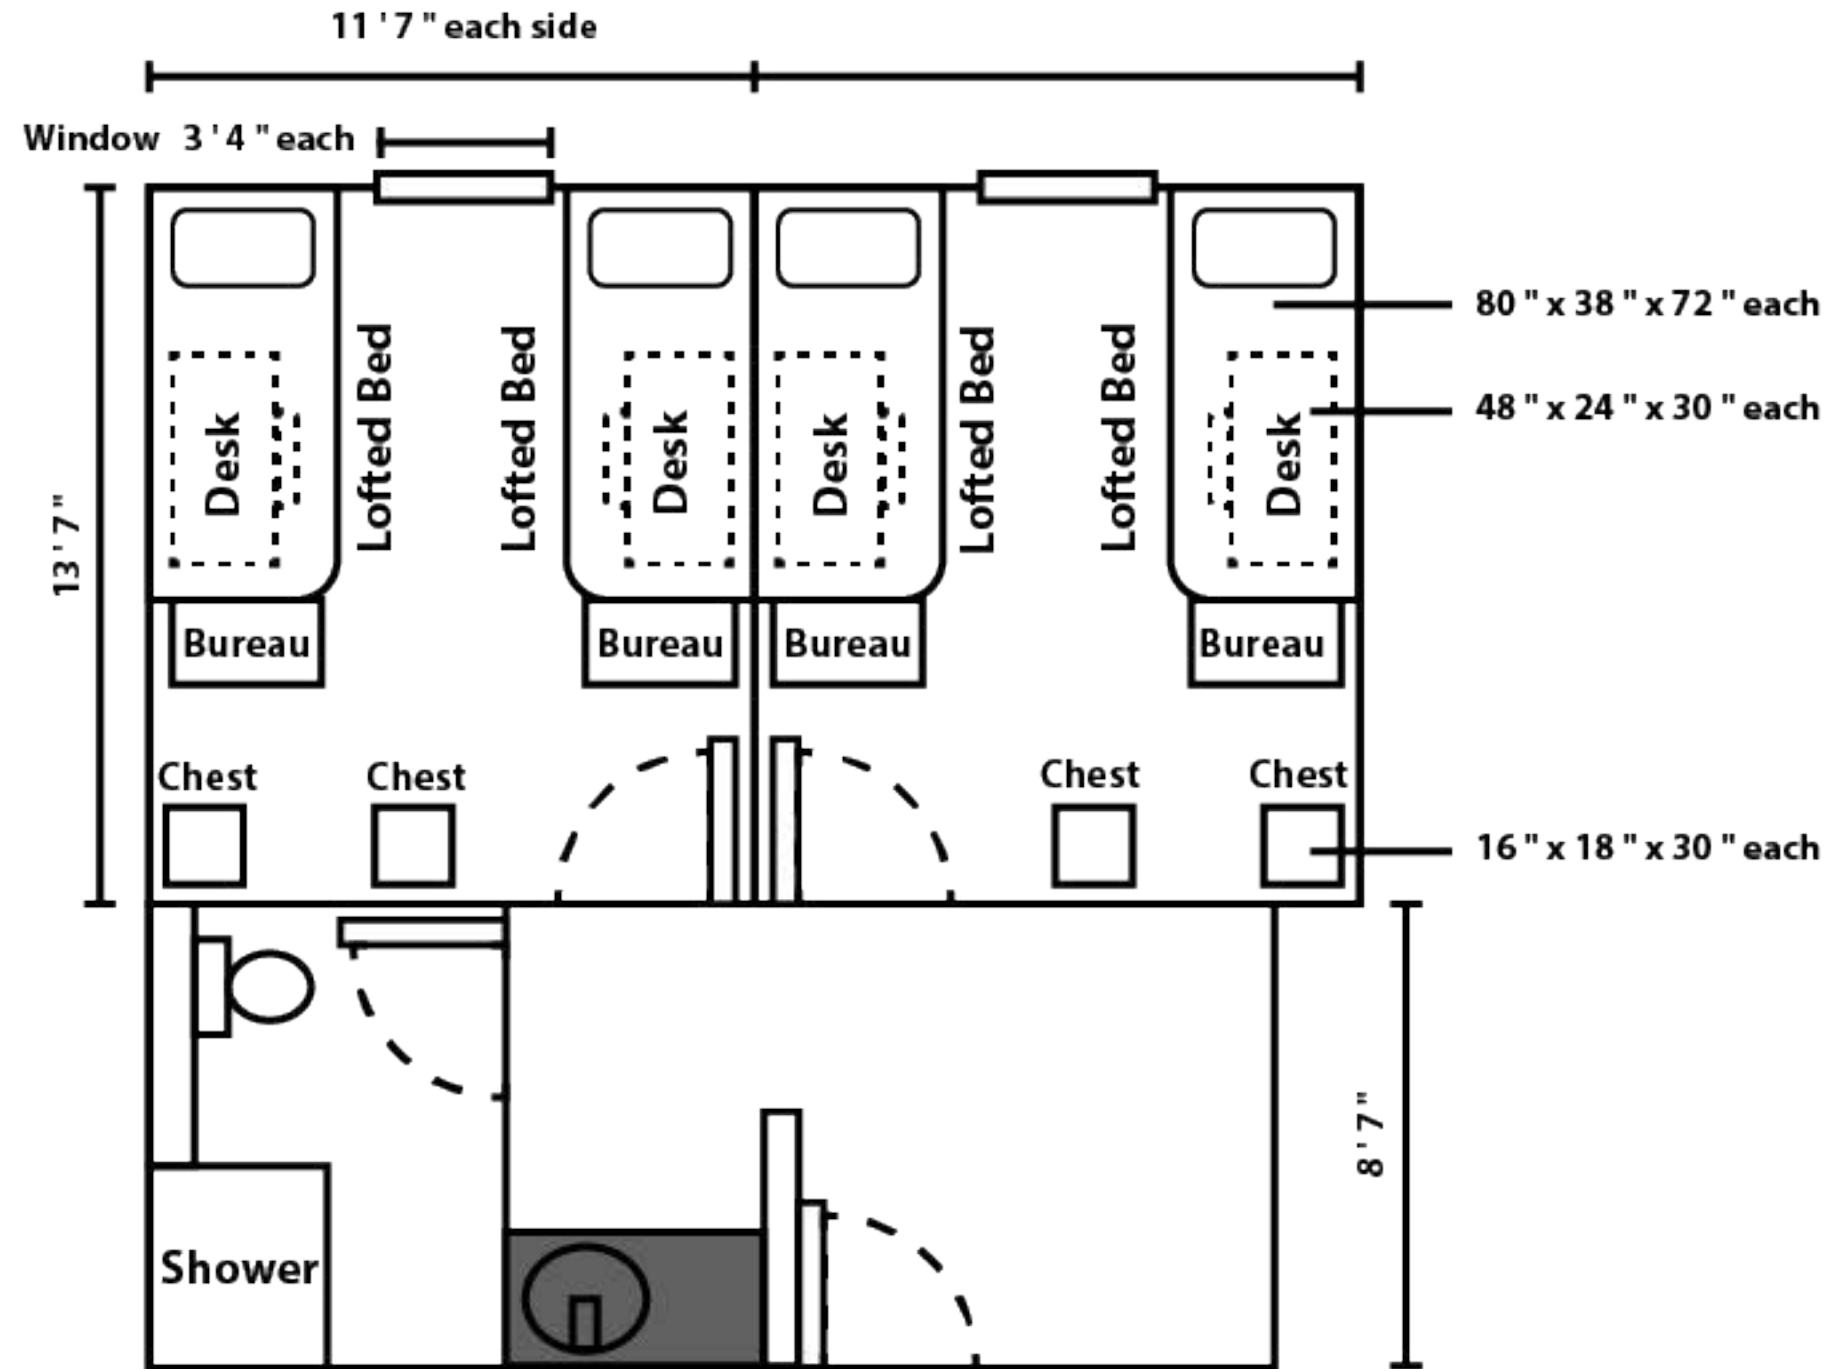

Maple Hill Hall Suite Type G

Moveable Furniture ○

Fixed Furniture ●

Objects not to scale