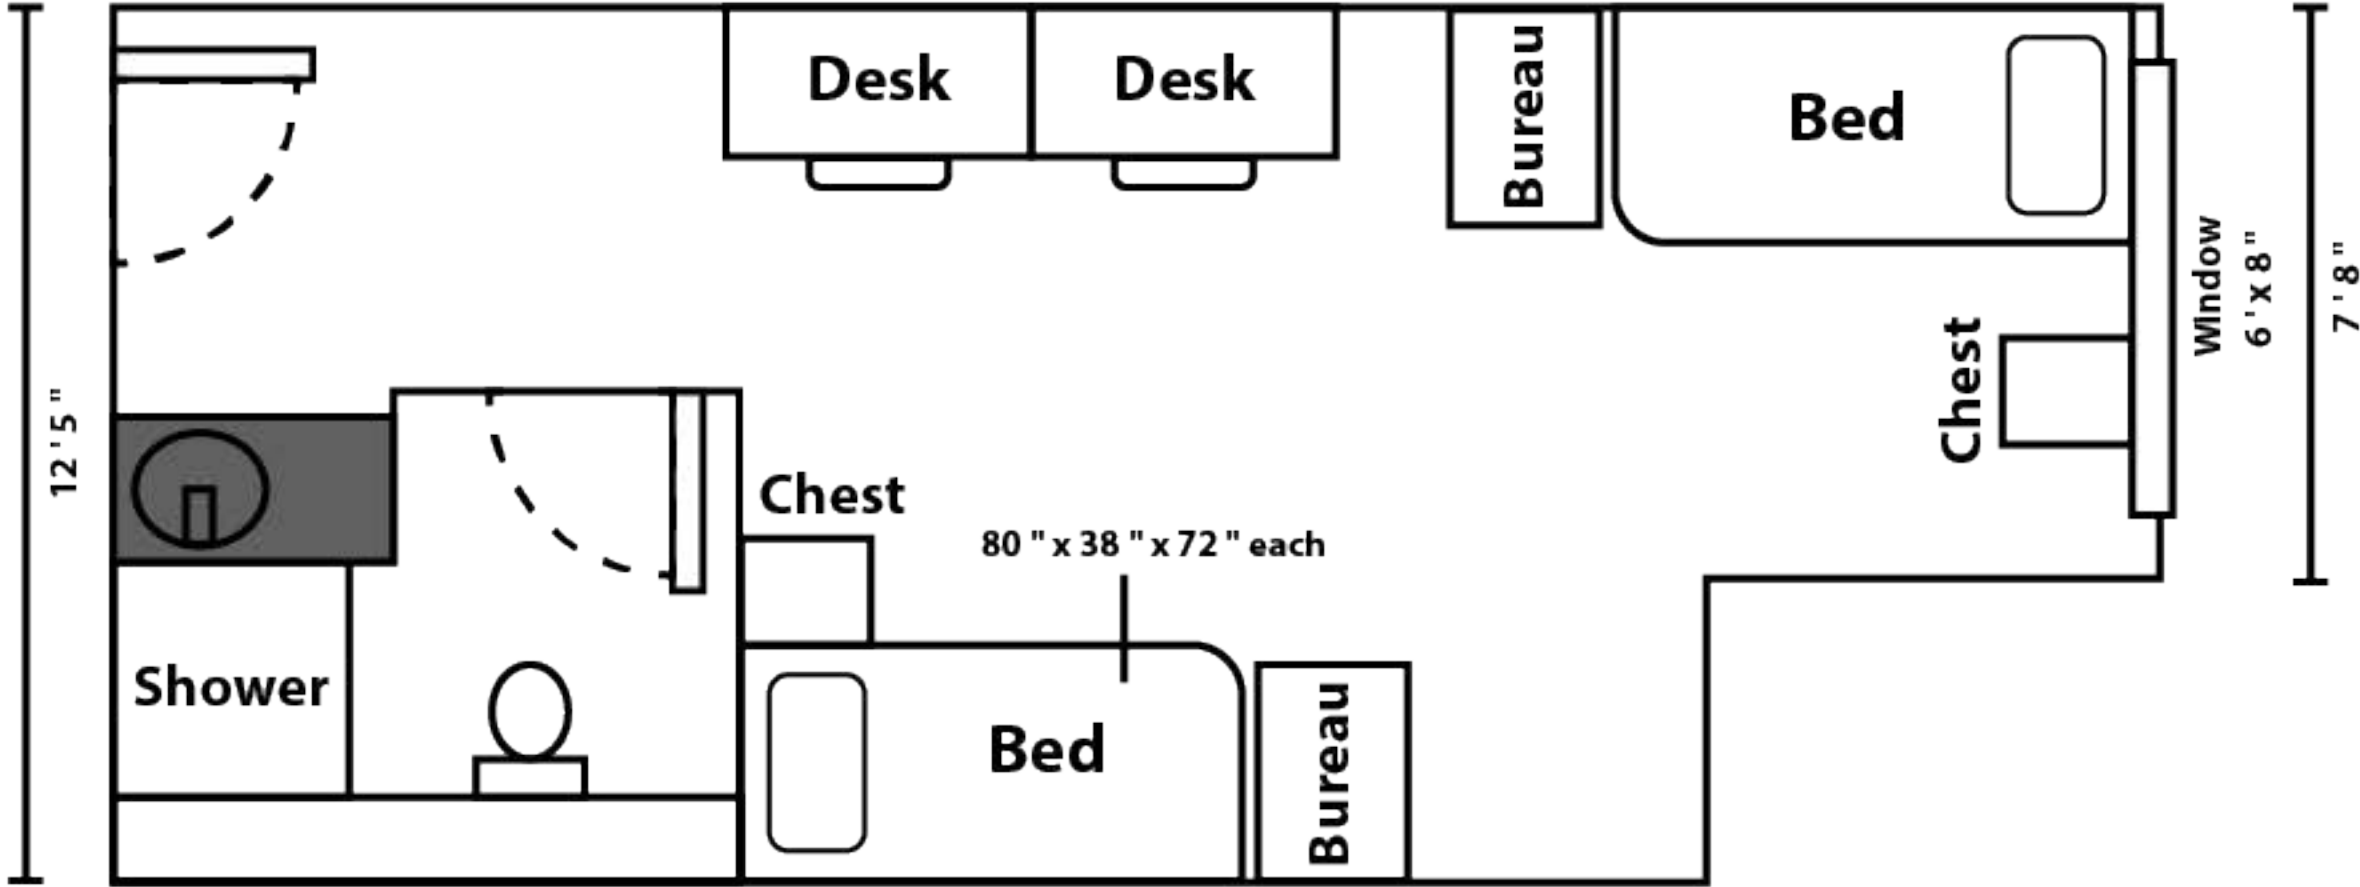

Maple Hill Hall *Suite Type F*

Moveable Furniture ○ Fixed Furniture ●

Objects not to scale