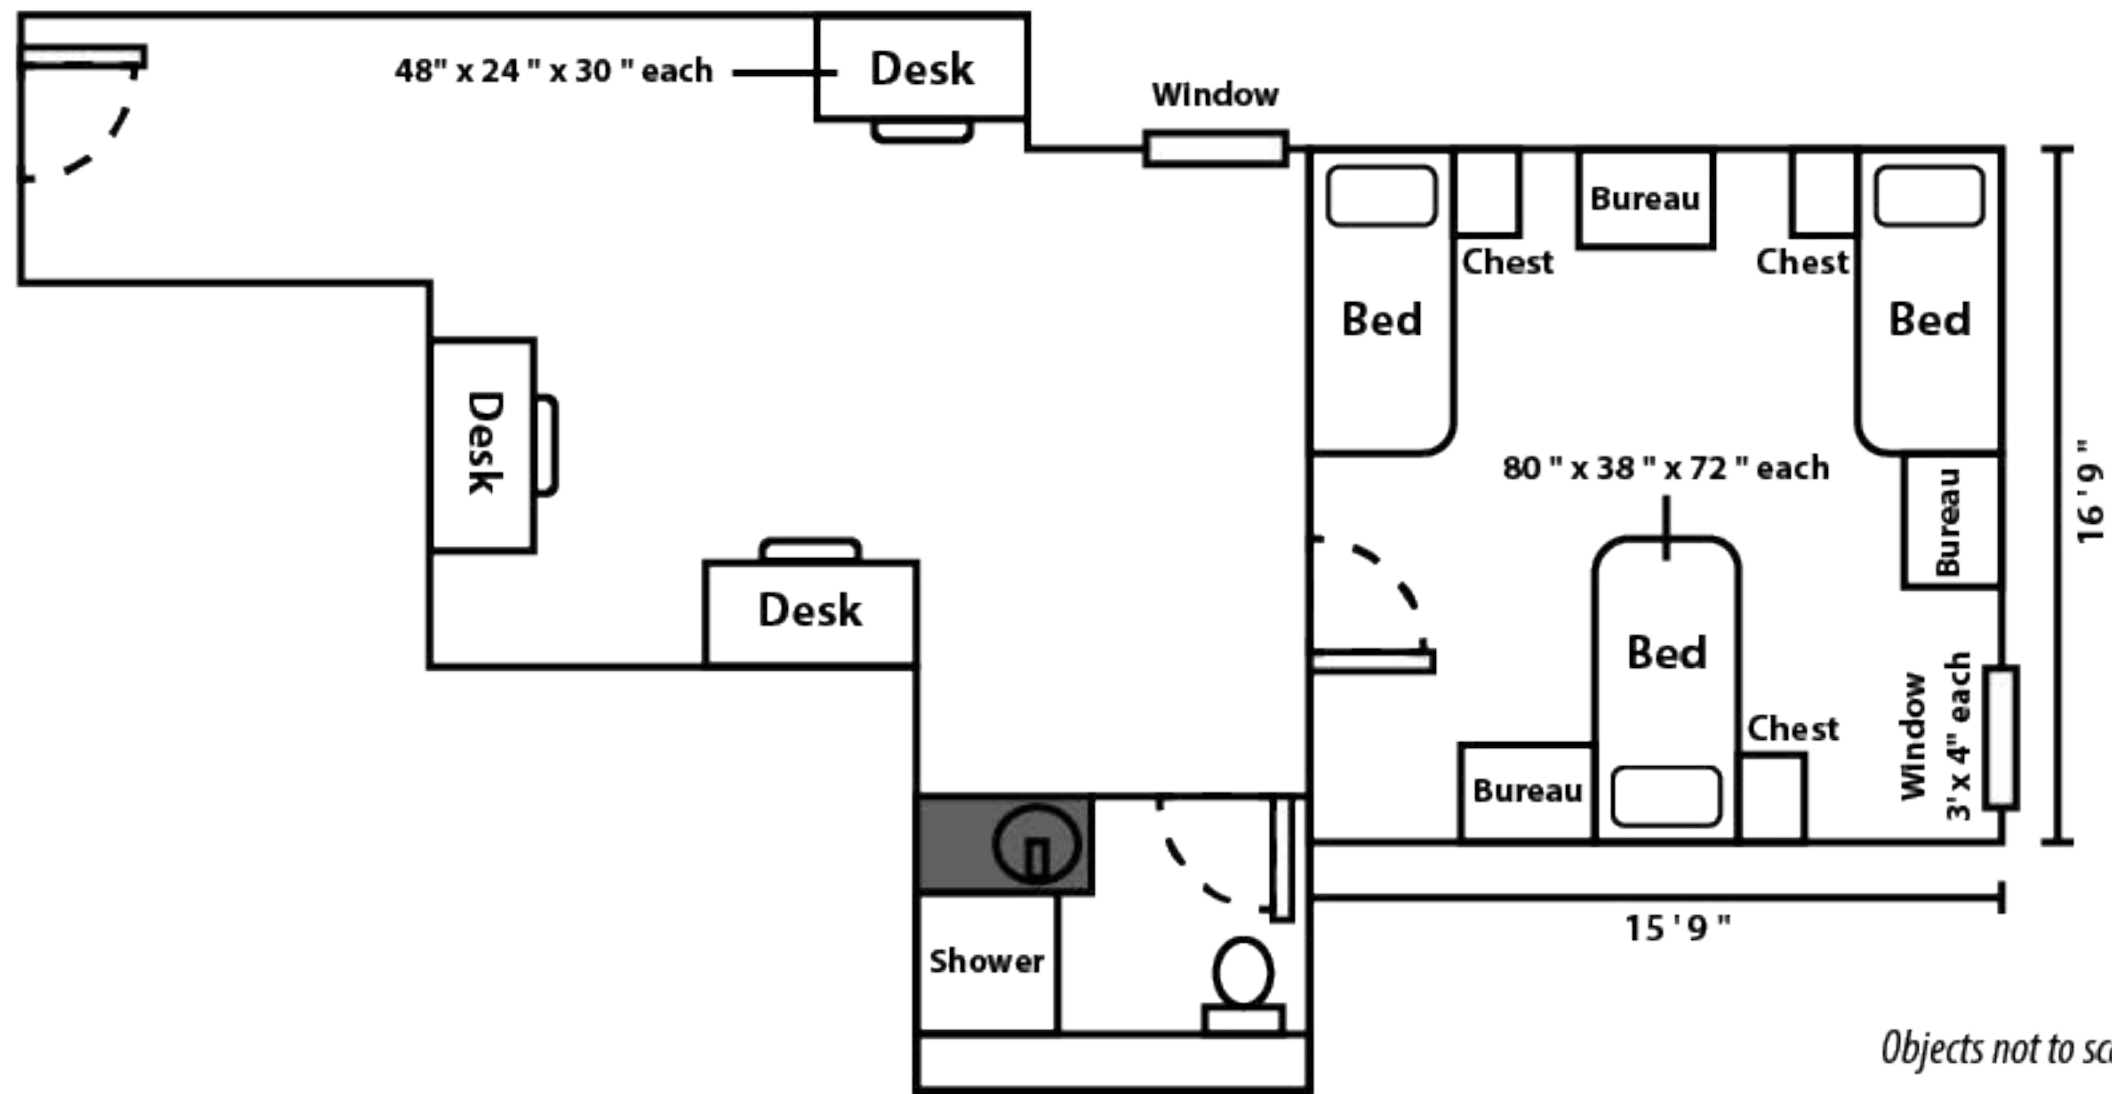

Maple Hill Hall *Suite Type E*

Moveable Furniture ○

Fixed Furniture ●

Objects not to scale