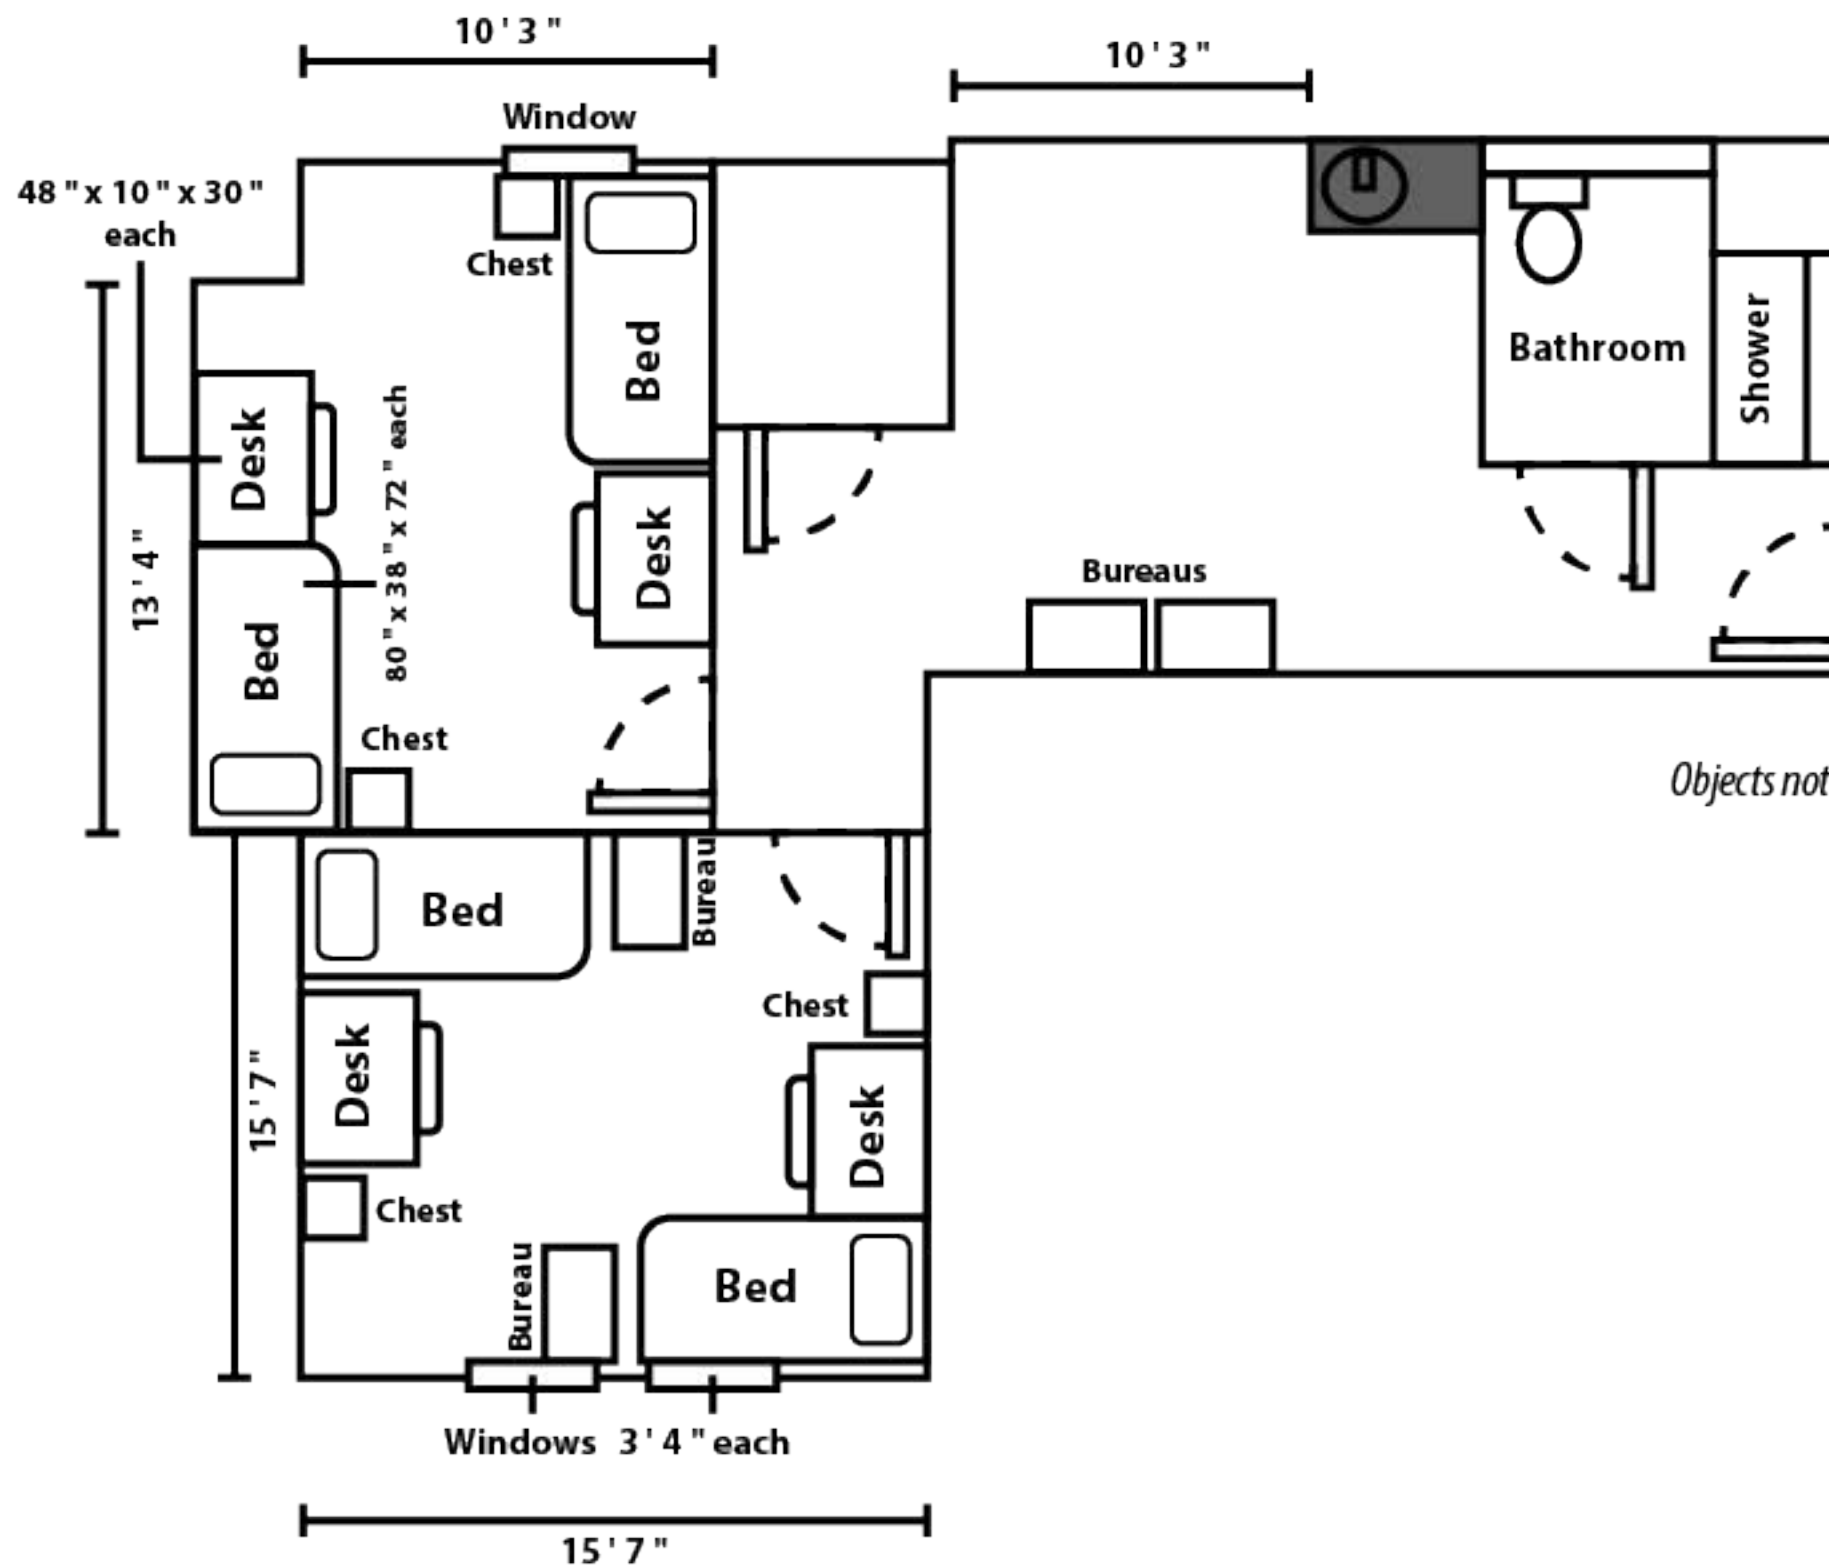

# Maple Hill Hall *Suite Type D*

Moveable Furniture ○

Fixed Furniture ●

*Objects not to scale*