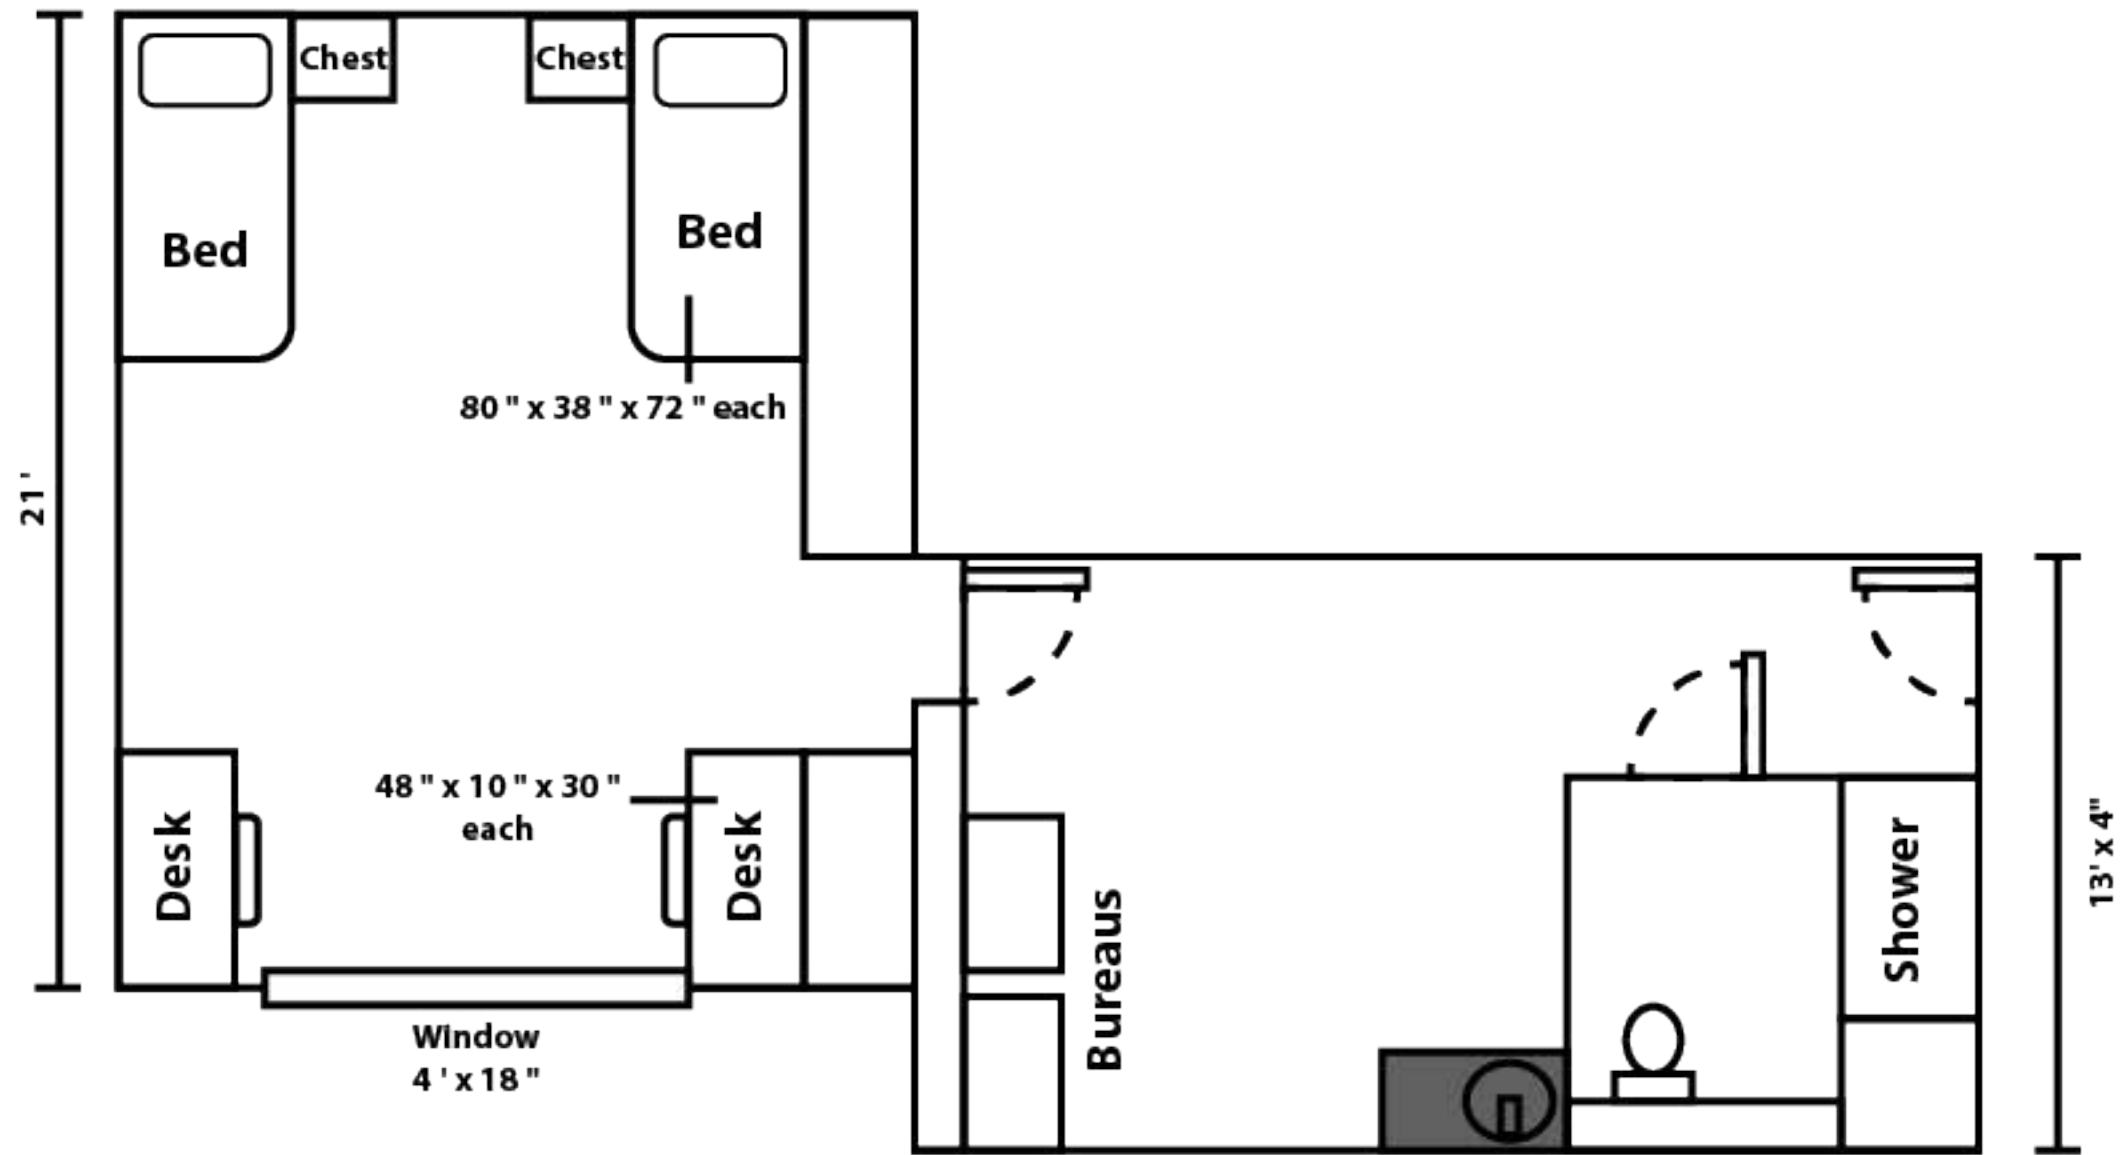

Maple Hill Hall *Suite Type C*

Moveable Furniture ○ Fixed Furniture ●

Objects not to scale