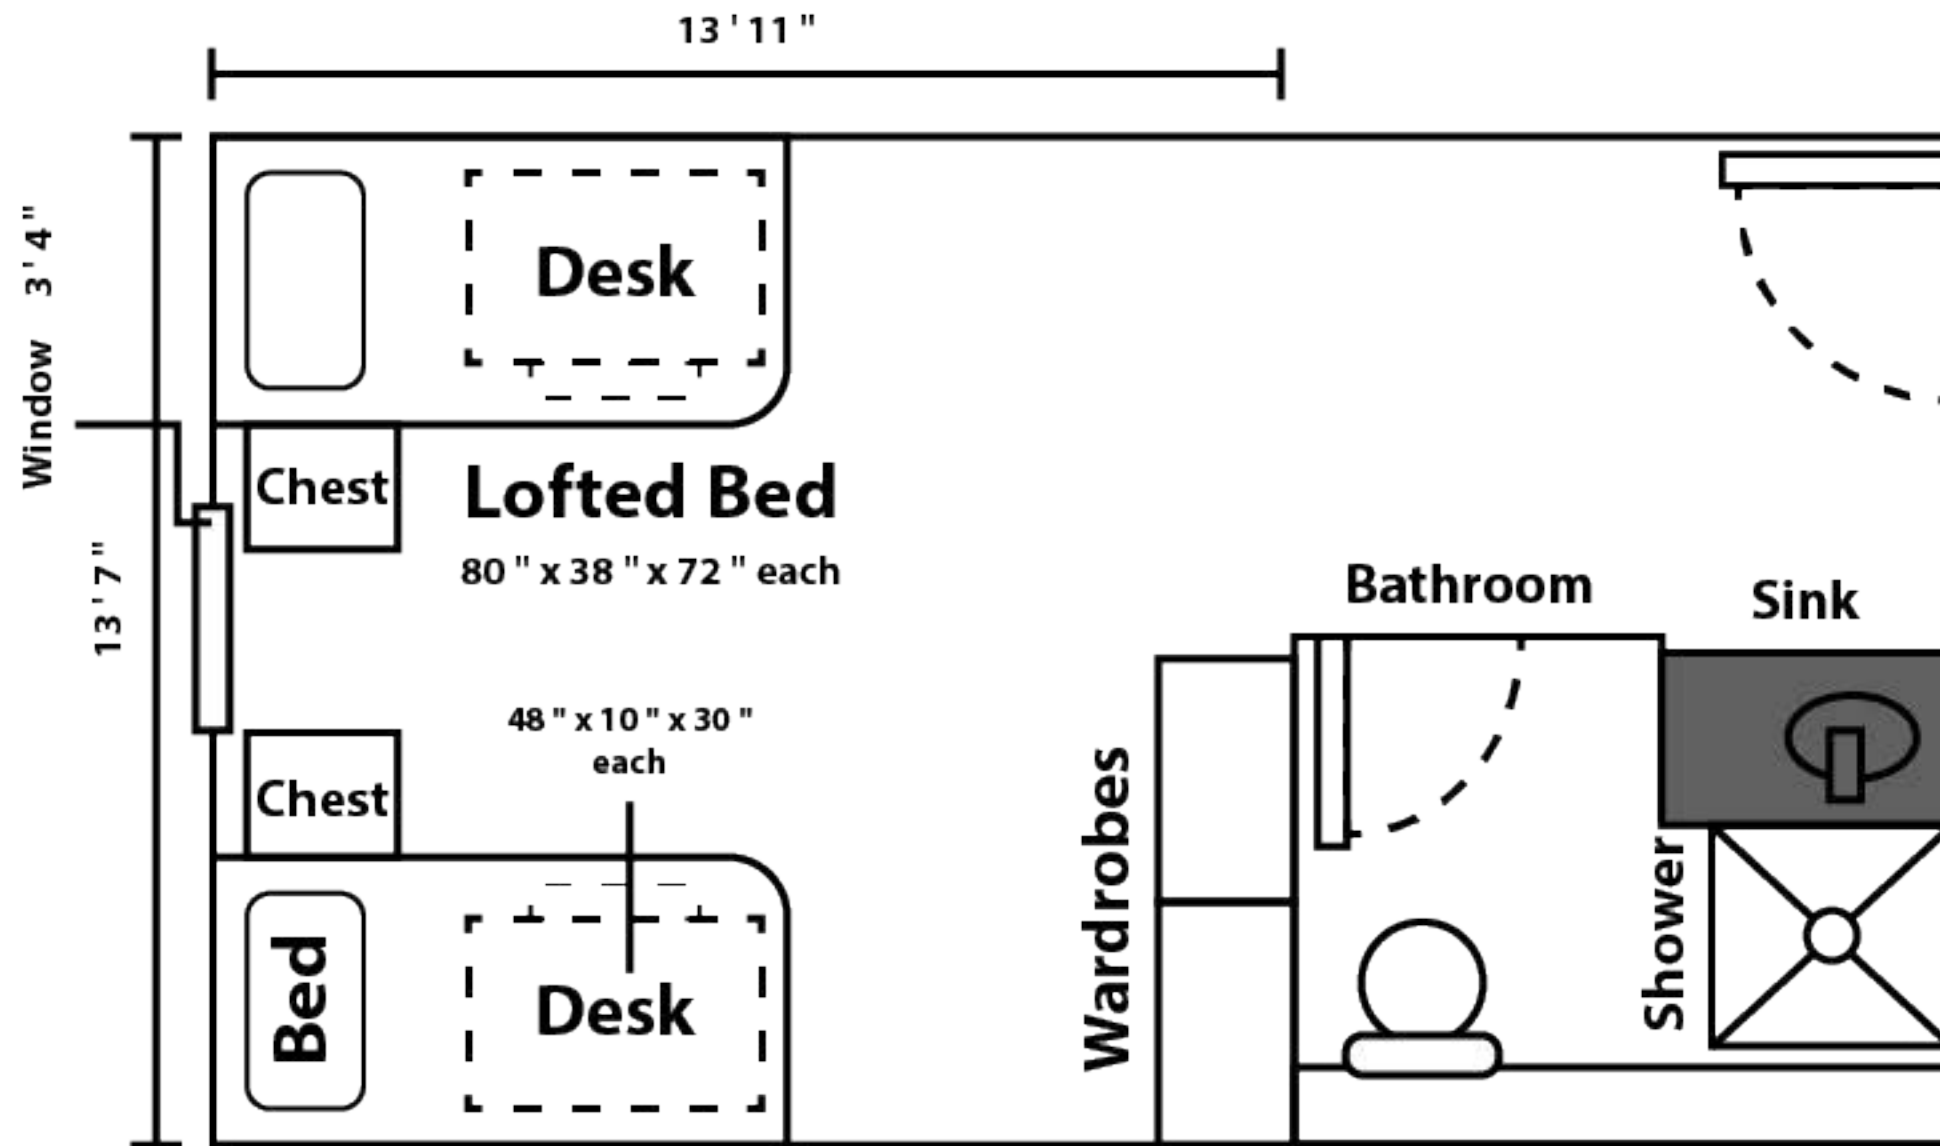

Maple Hill Hall *Suite Type B*

Moveable Furniture ○ Fixed Furniture ●

Objects not to scale