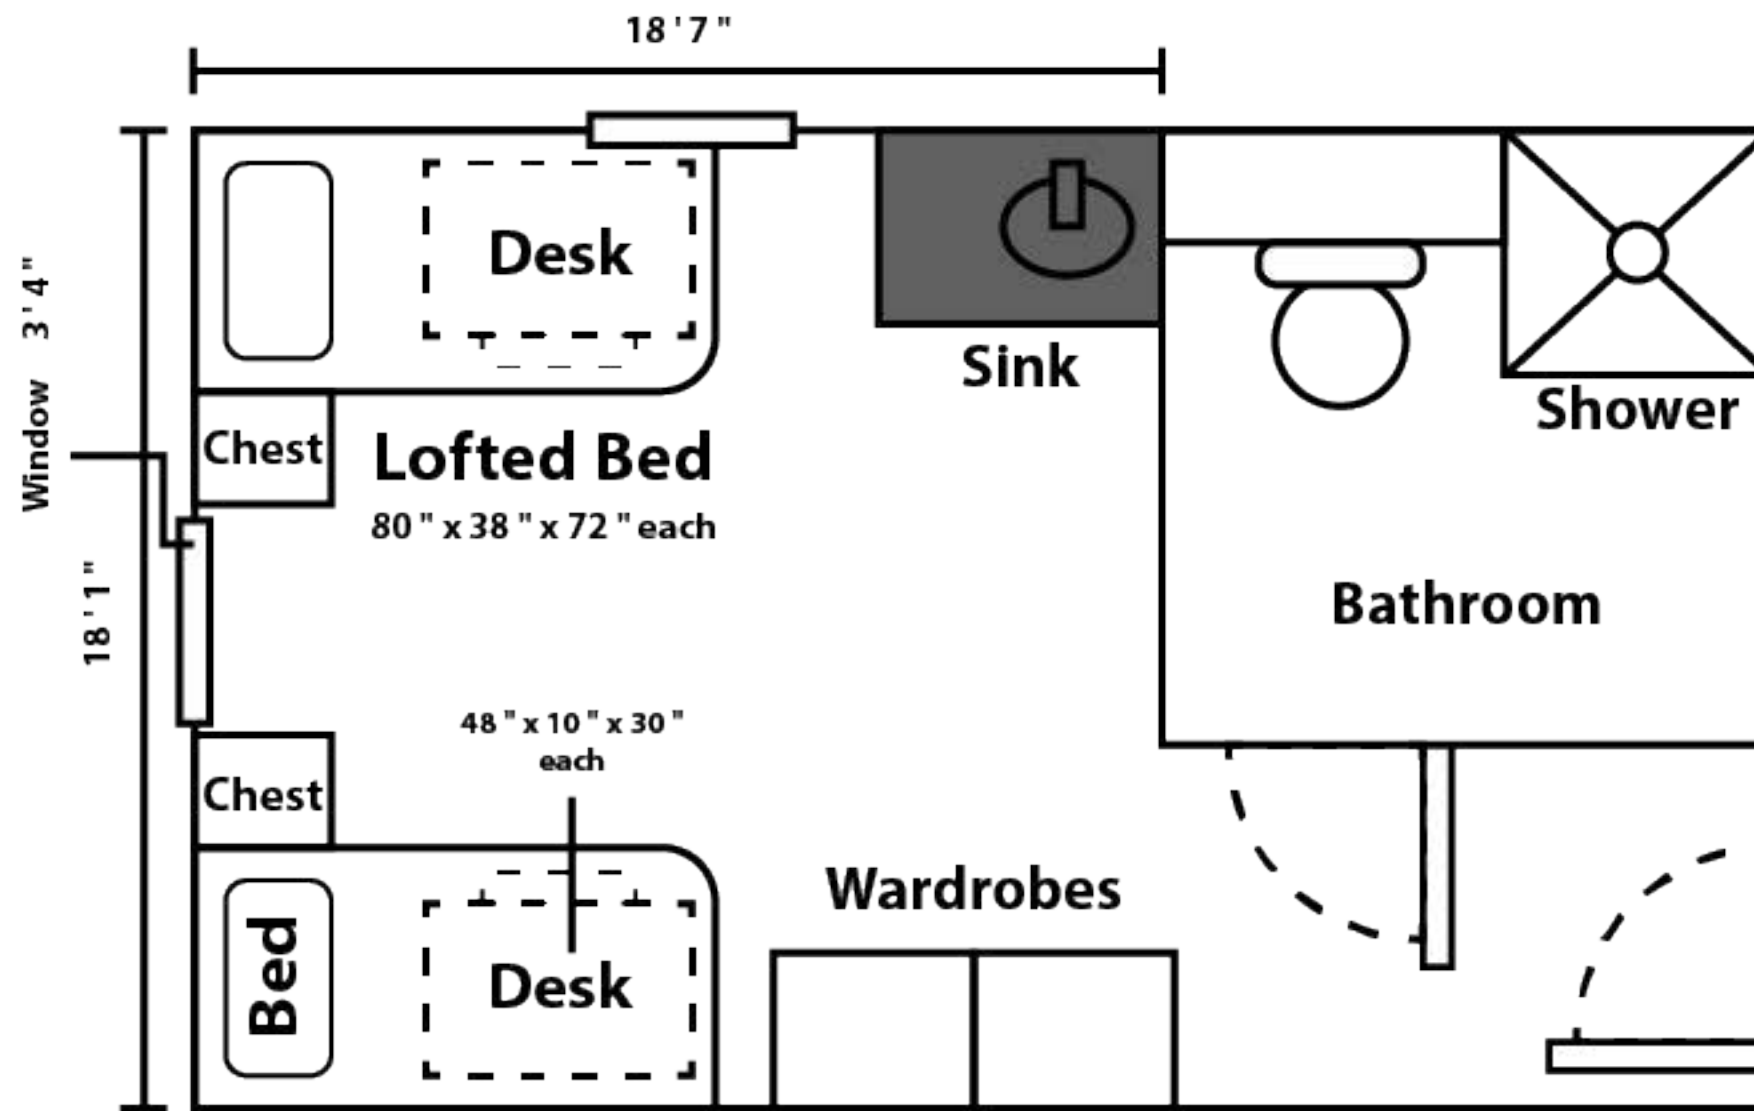

Maple Hill Hall *Suite Type A*

Moveable Furniture ○ Fixed Furniture ●

Objects not to scale