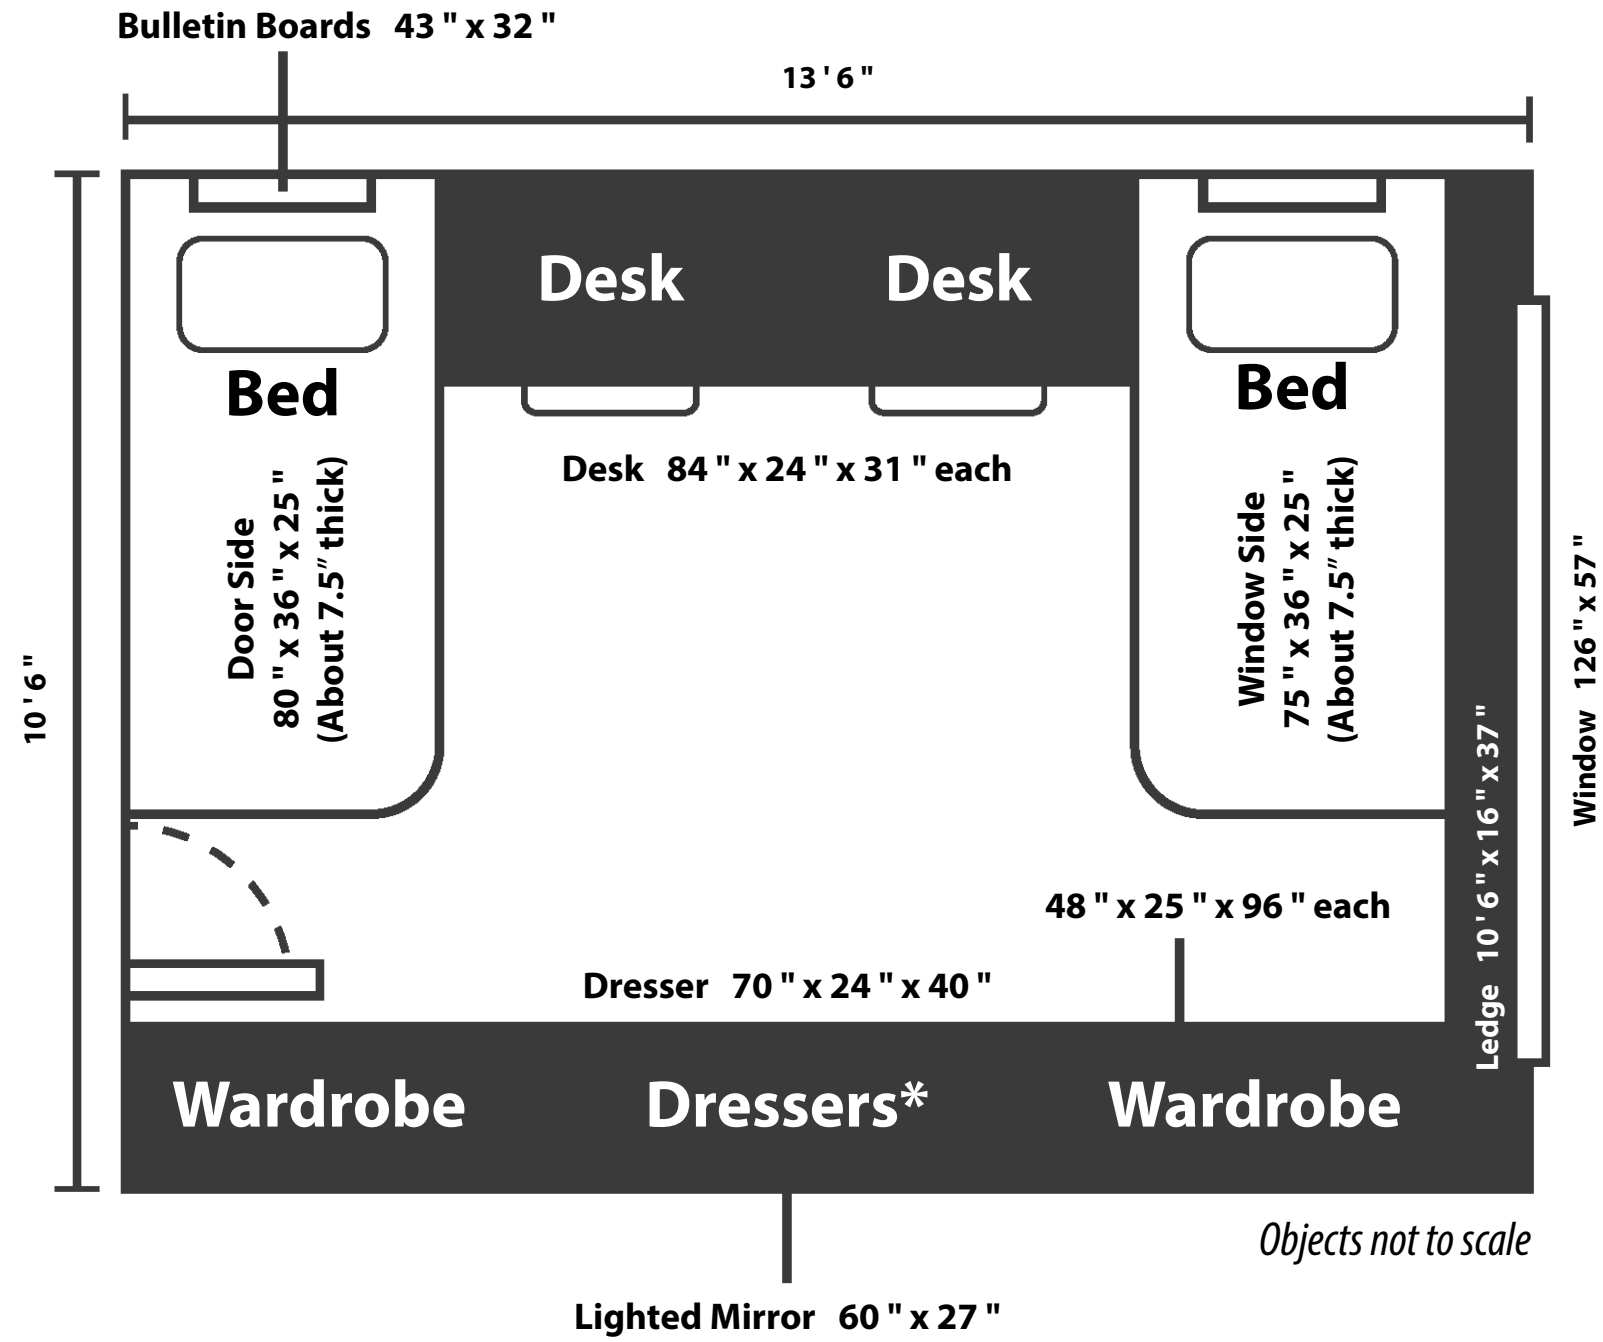

Humphreys Hall

Moveable Furniture ○

Fixed Furniture ●

*Dressers: Overhead Storage 70" x 24" x 17.5"

*Loftable Bed: Every Three Inches from 3" to 71"