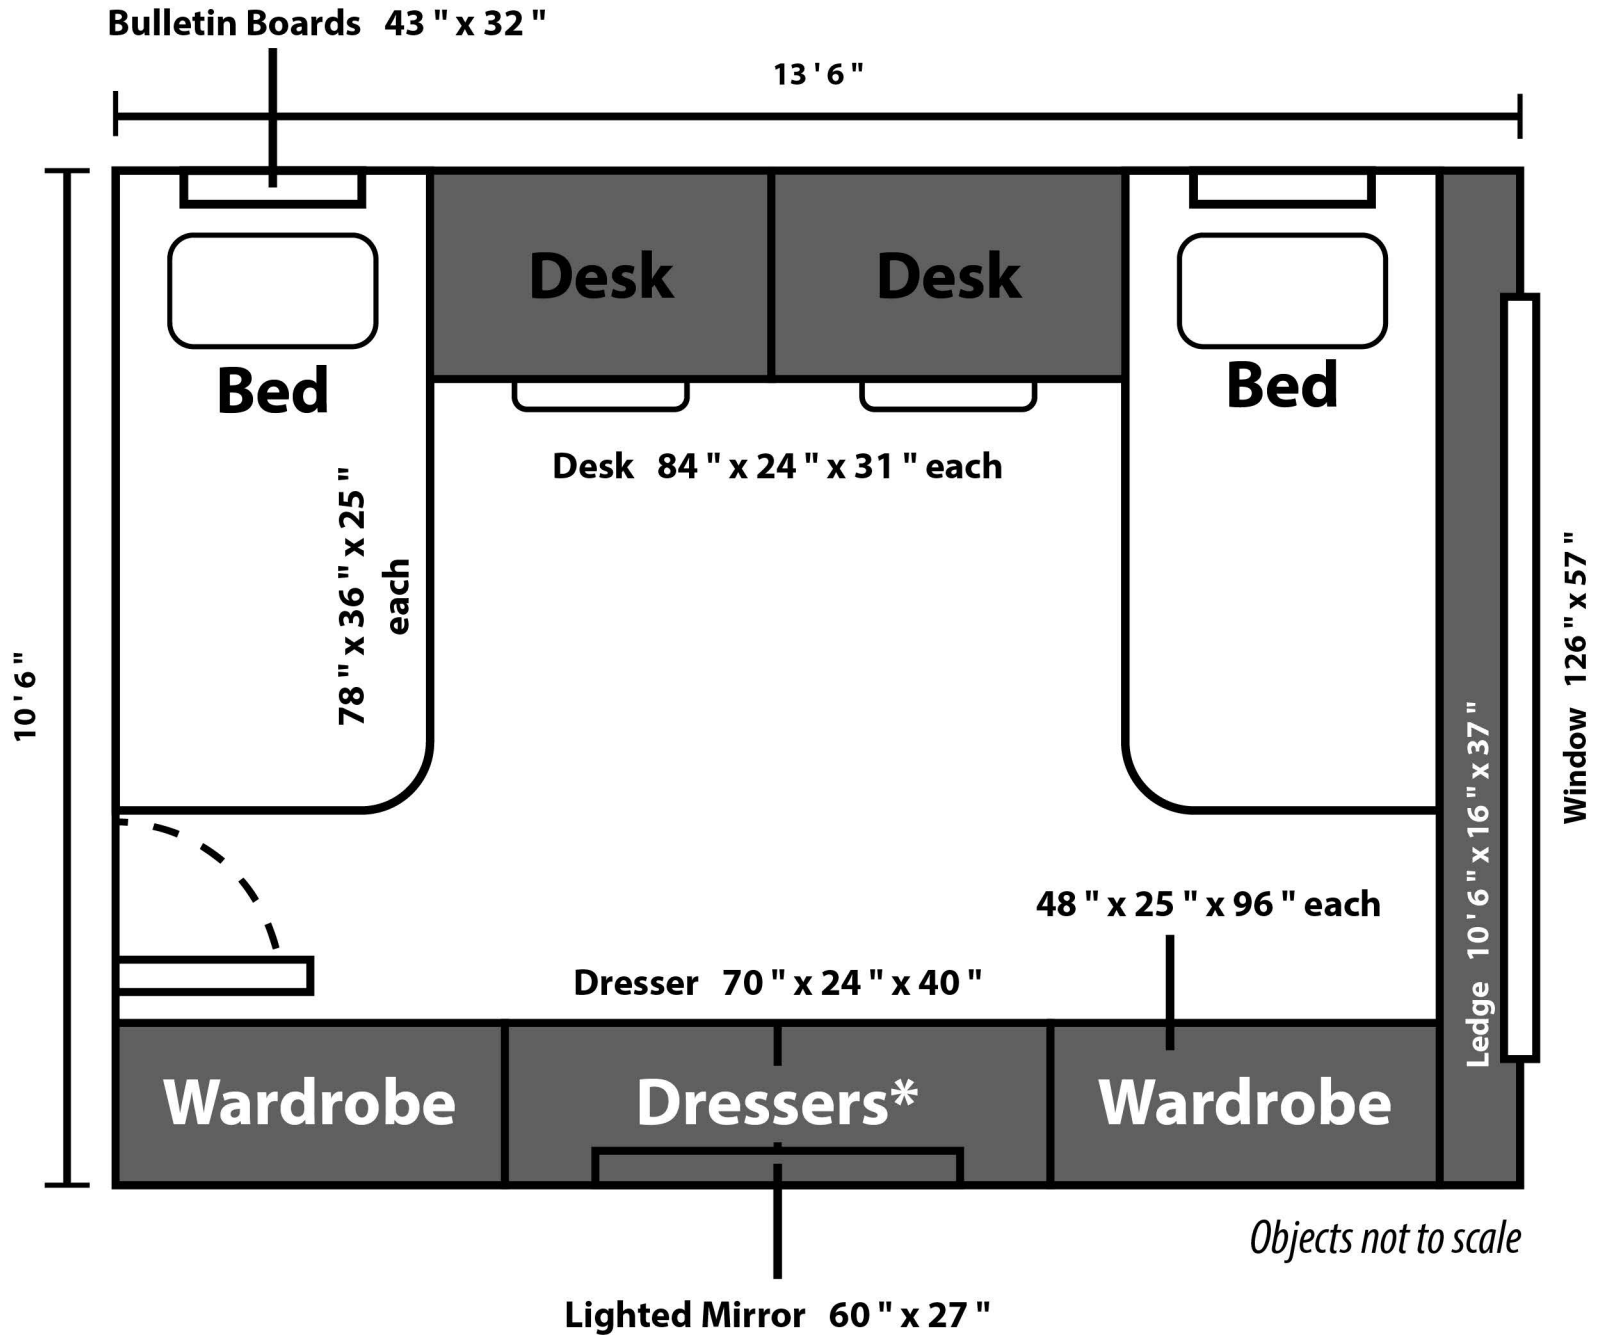

Humphreys Hall

Moveable Furniture ○

Fixed Furniture ●

*Dressers: Overhead Storage 70 " x 24 " x 17.5 "