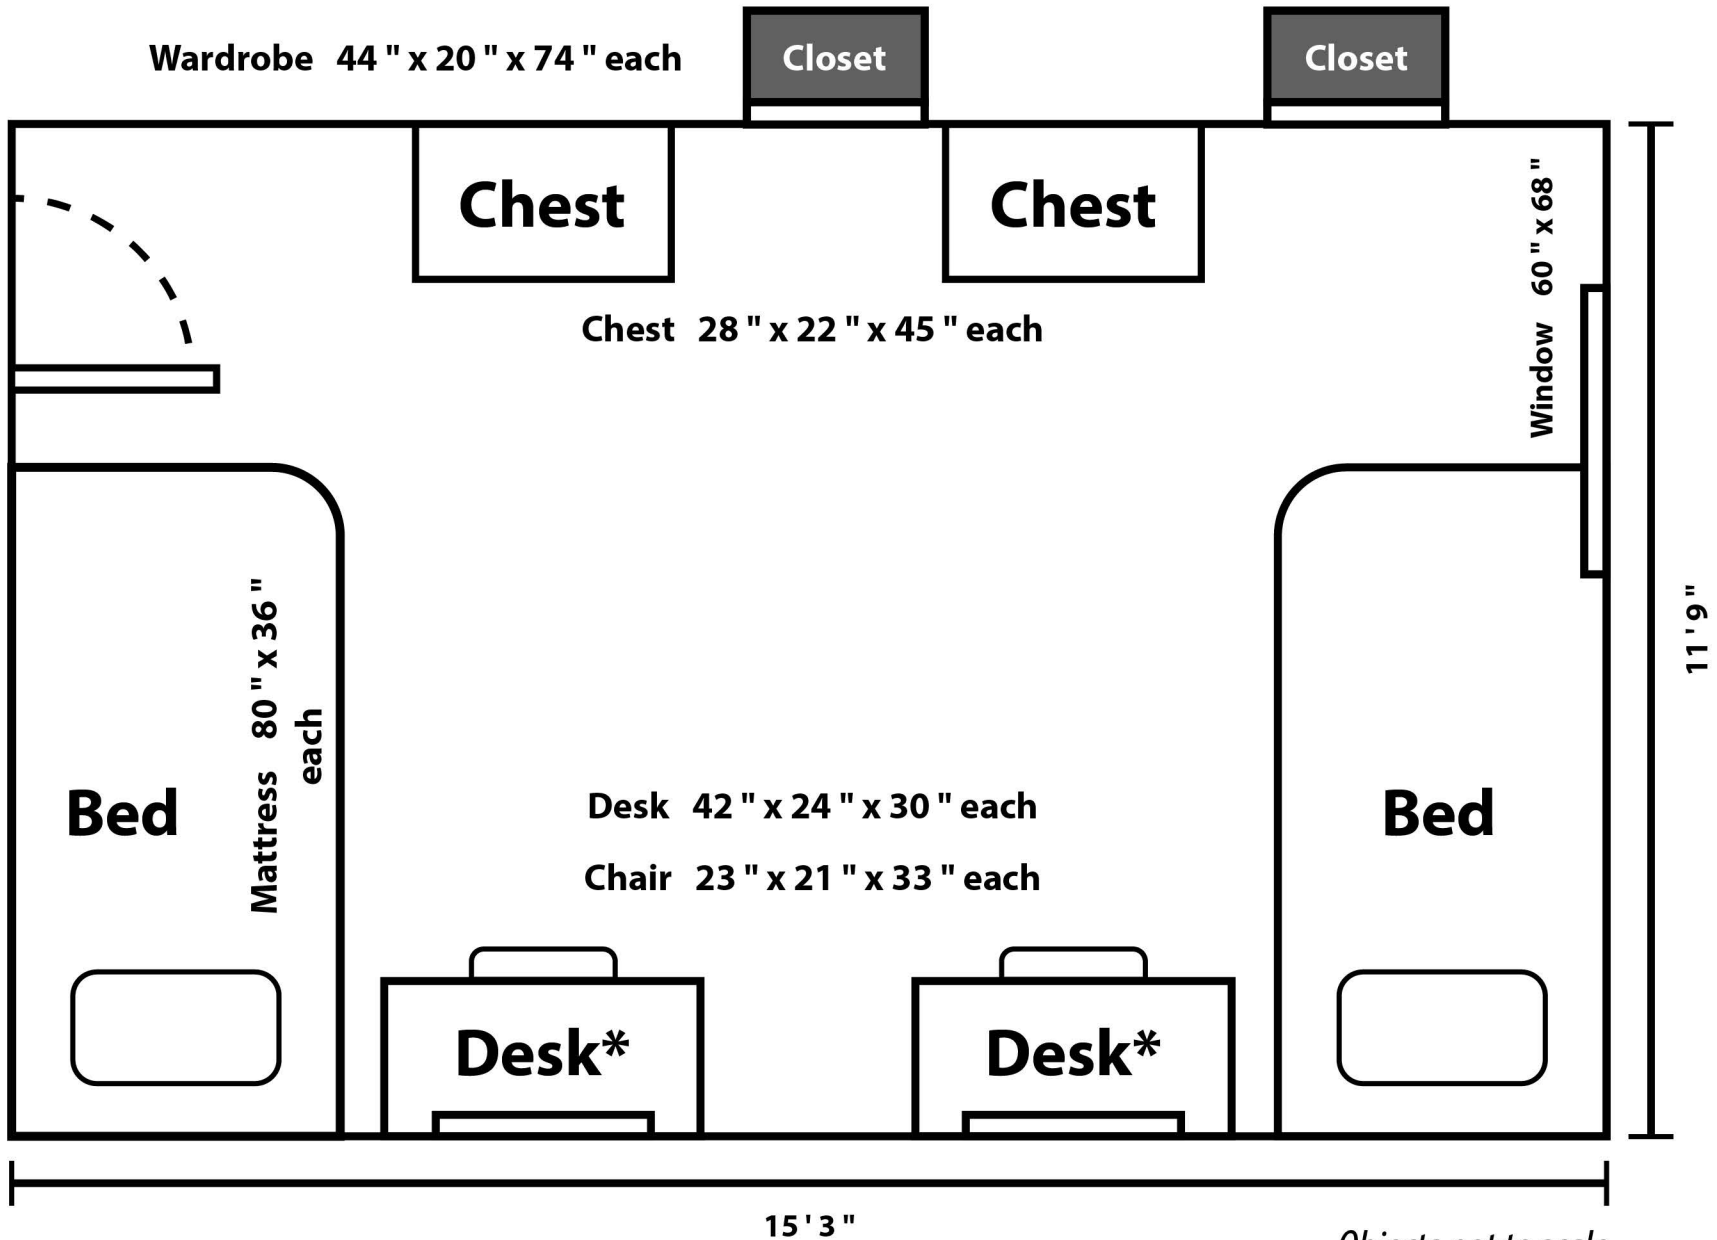

Holcombe Hall

Moveable Furniture

Fixed Furniture

* Bulletin boards above desks are 60 " x 68 "