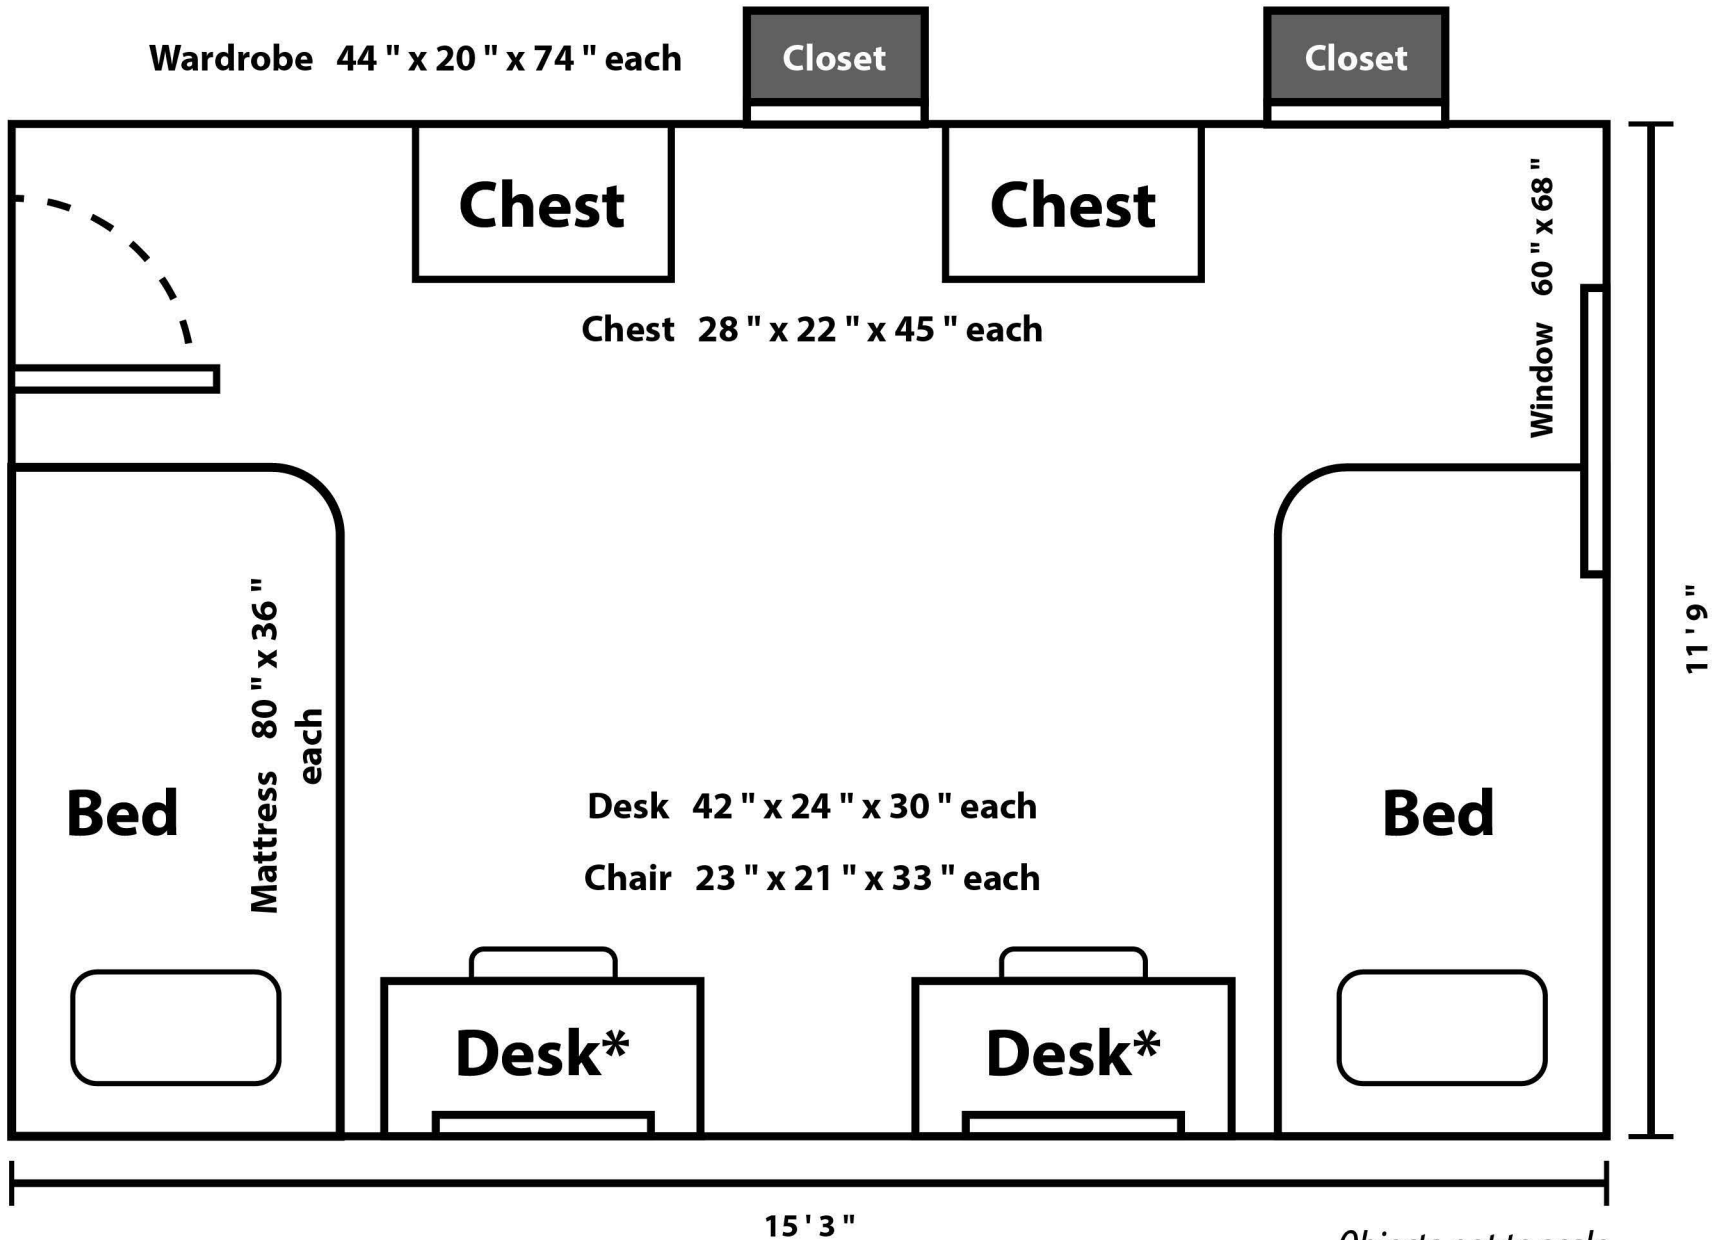

Holcombe Hall

Moveable Furniture

Fixed Furniture

* Bulletin boards above desks are 60 " x 68 "