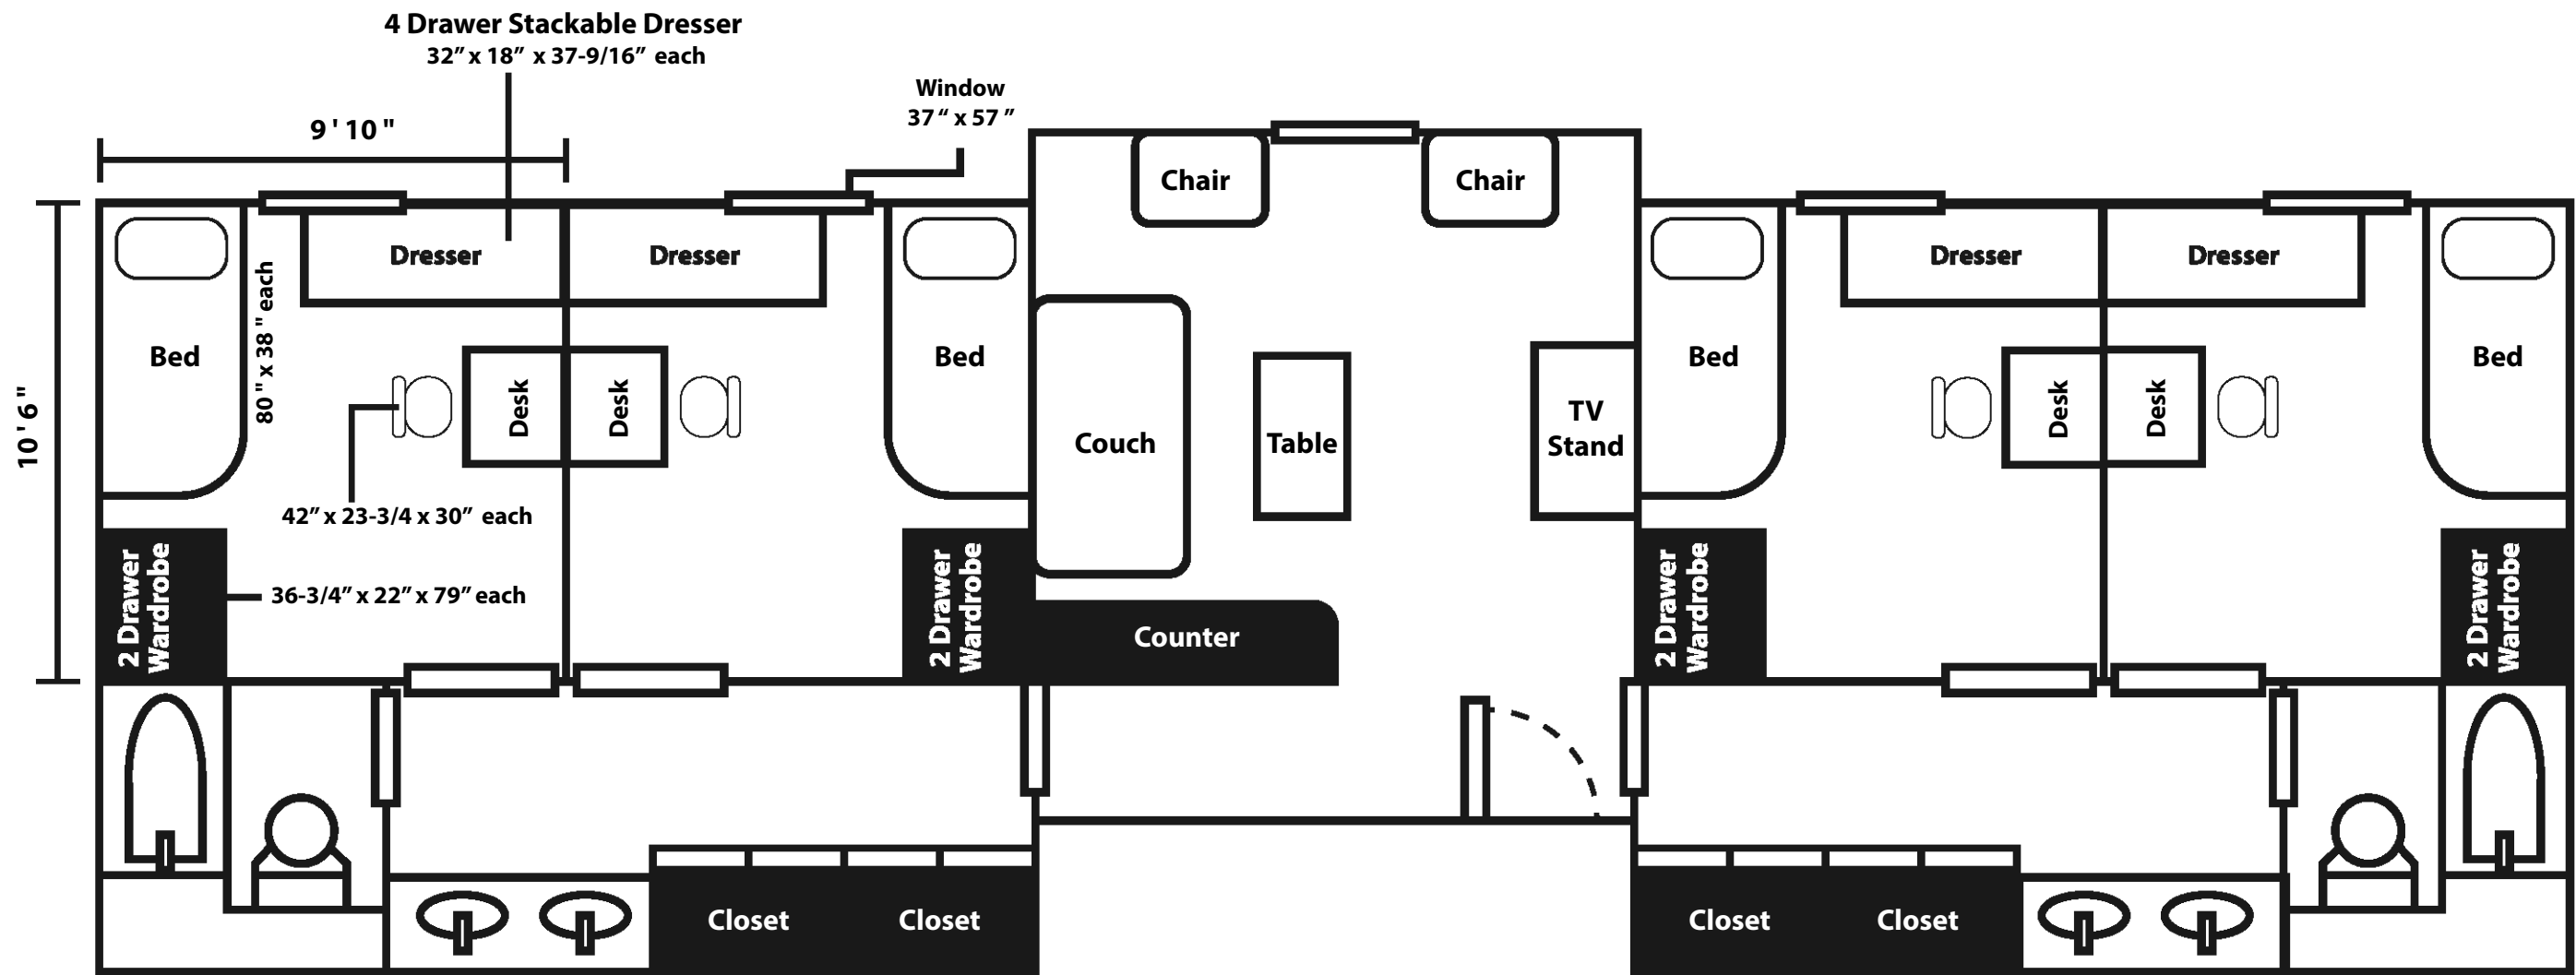

# Gatewood Hall Northwest Quad

Moveable Furniture ○ Fixed Furniture ●

*Objects not to scale*