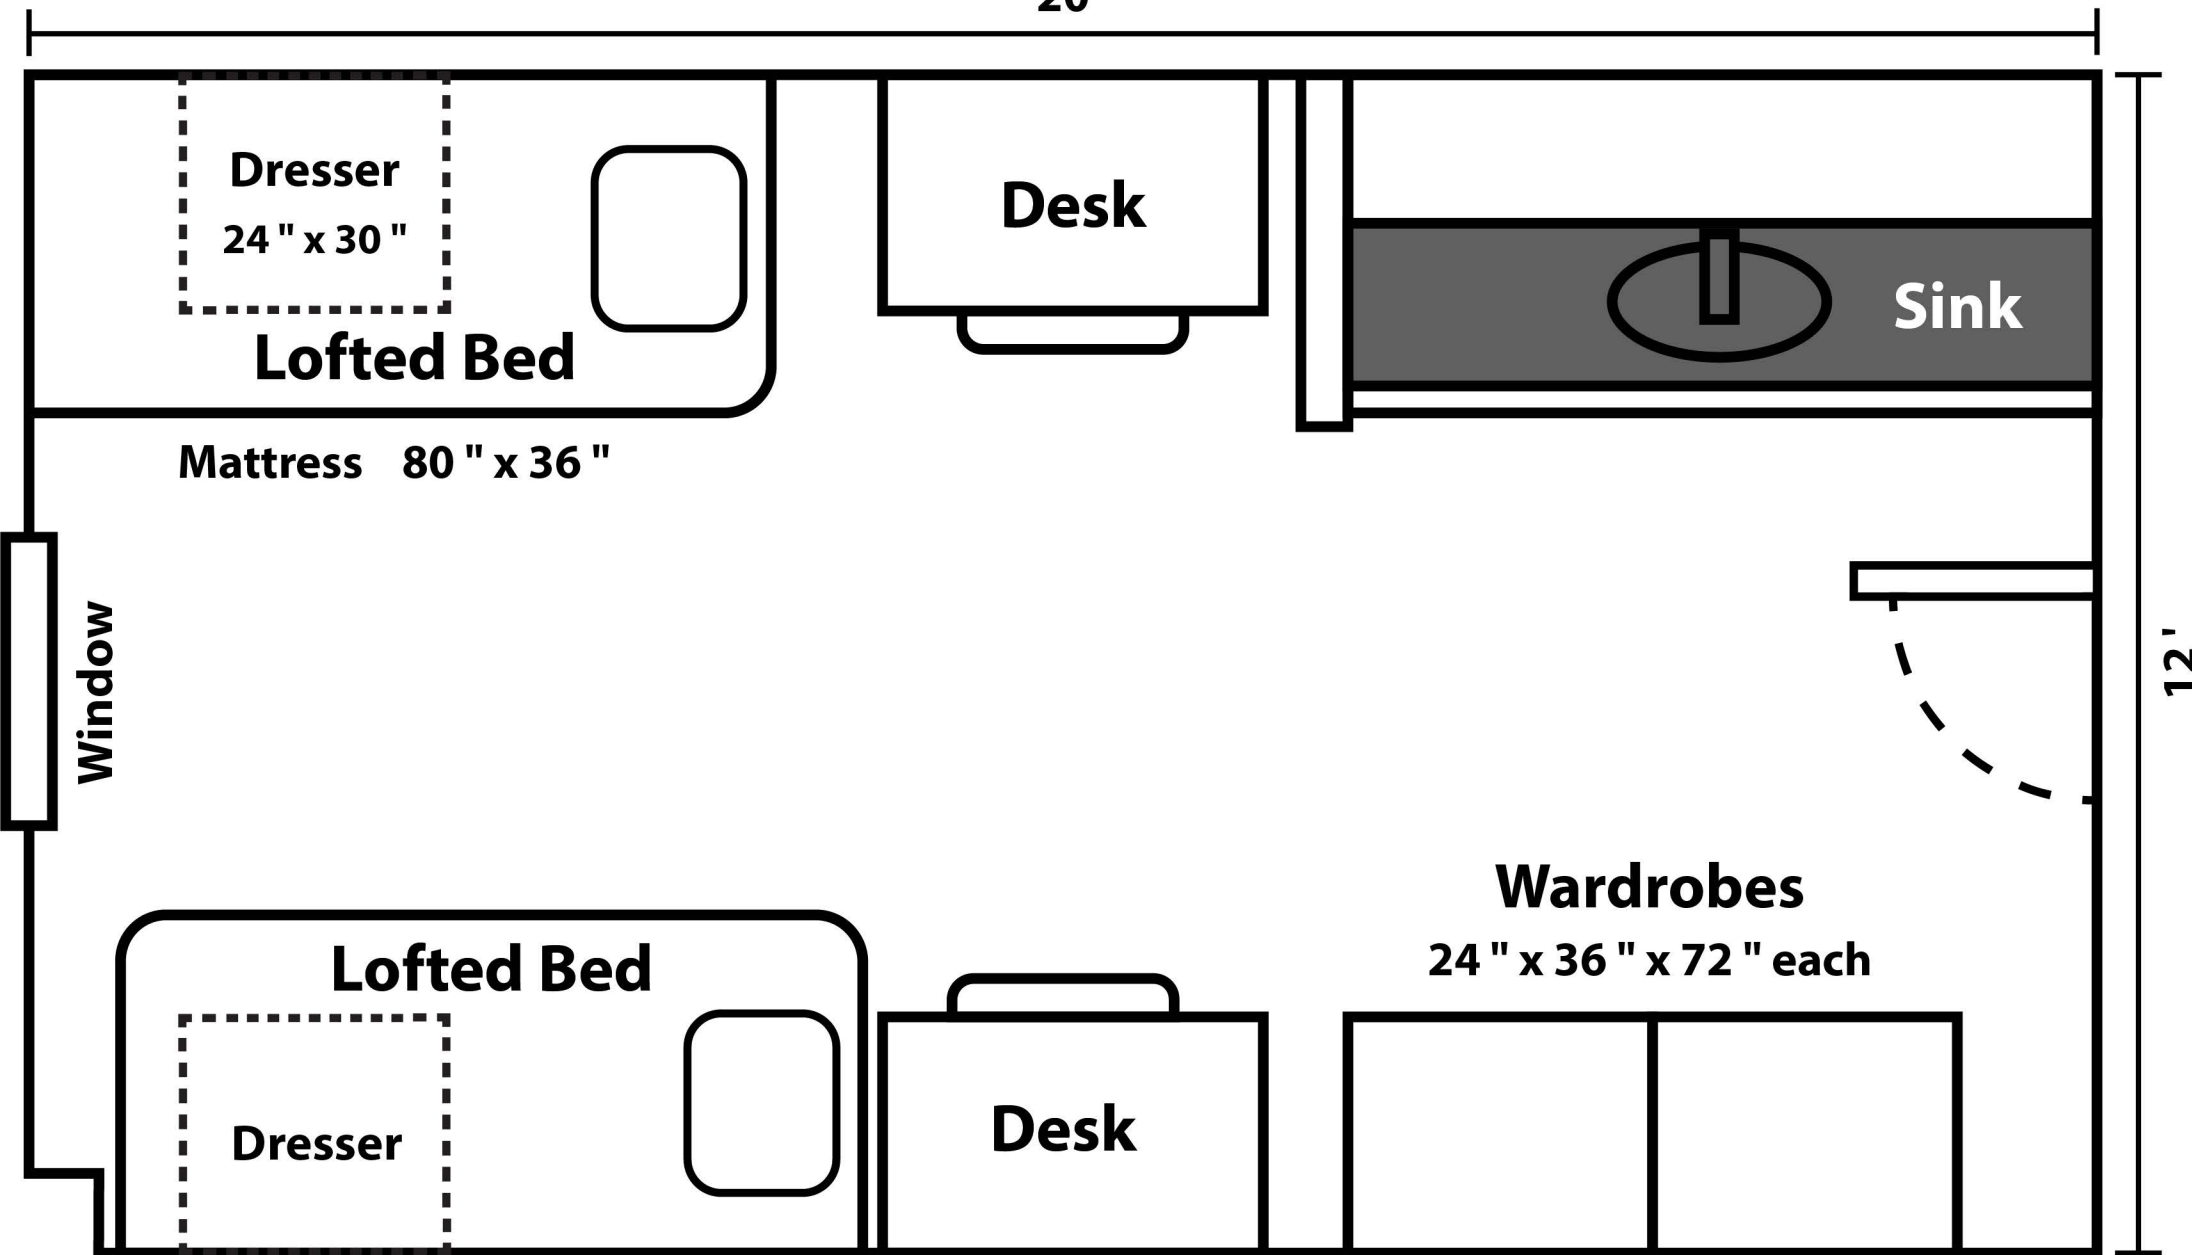

# Founders Hall

Moveable Furniture

Fixed Furniture

20'

12'

*Objects not to scale*