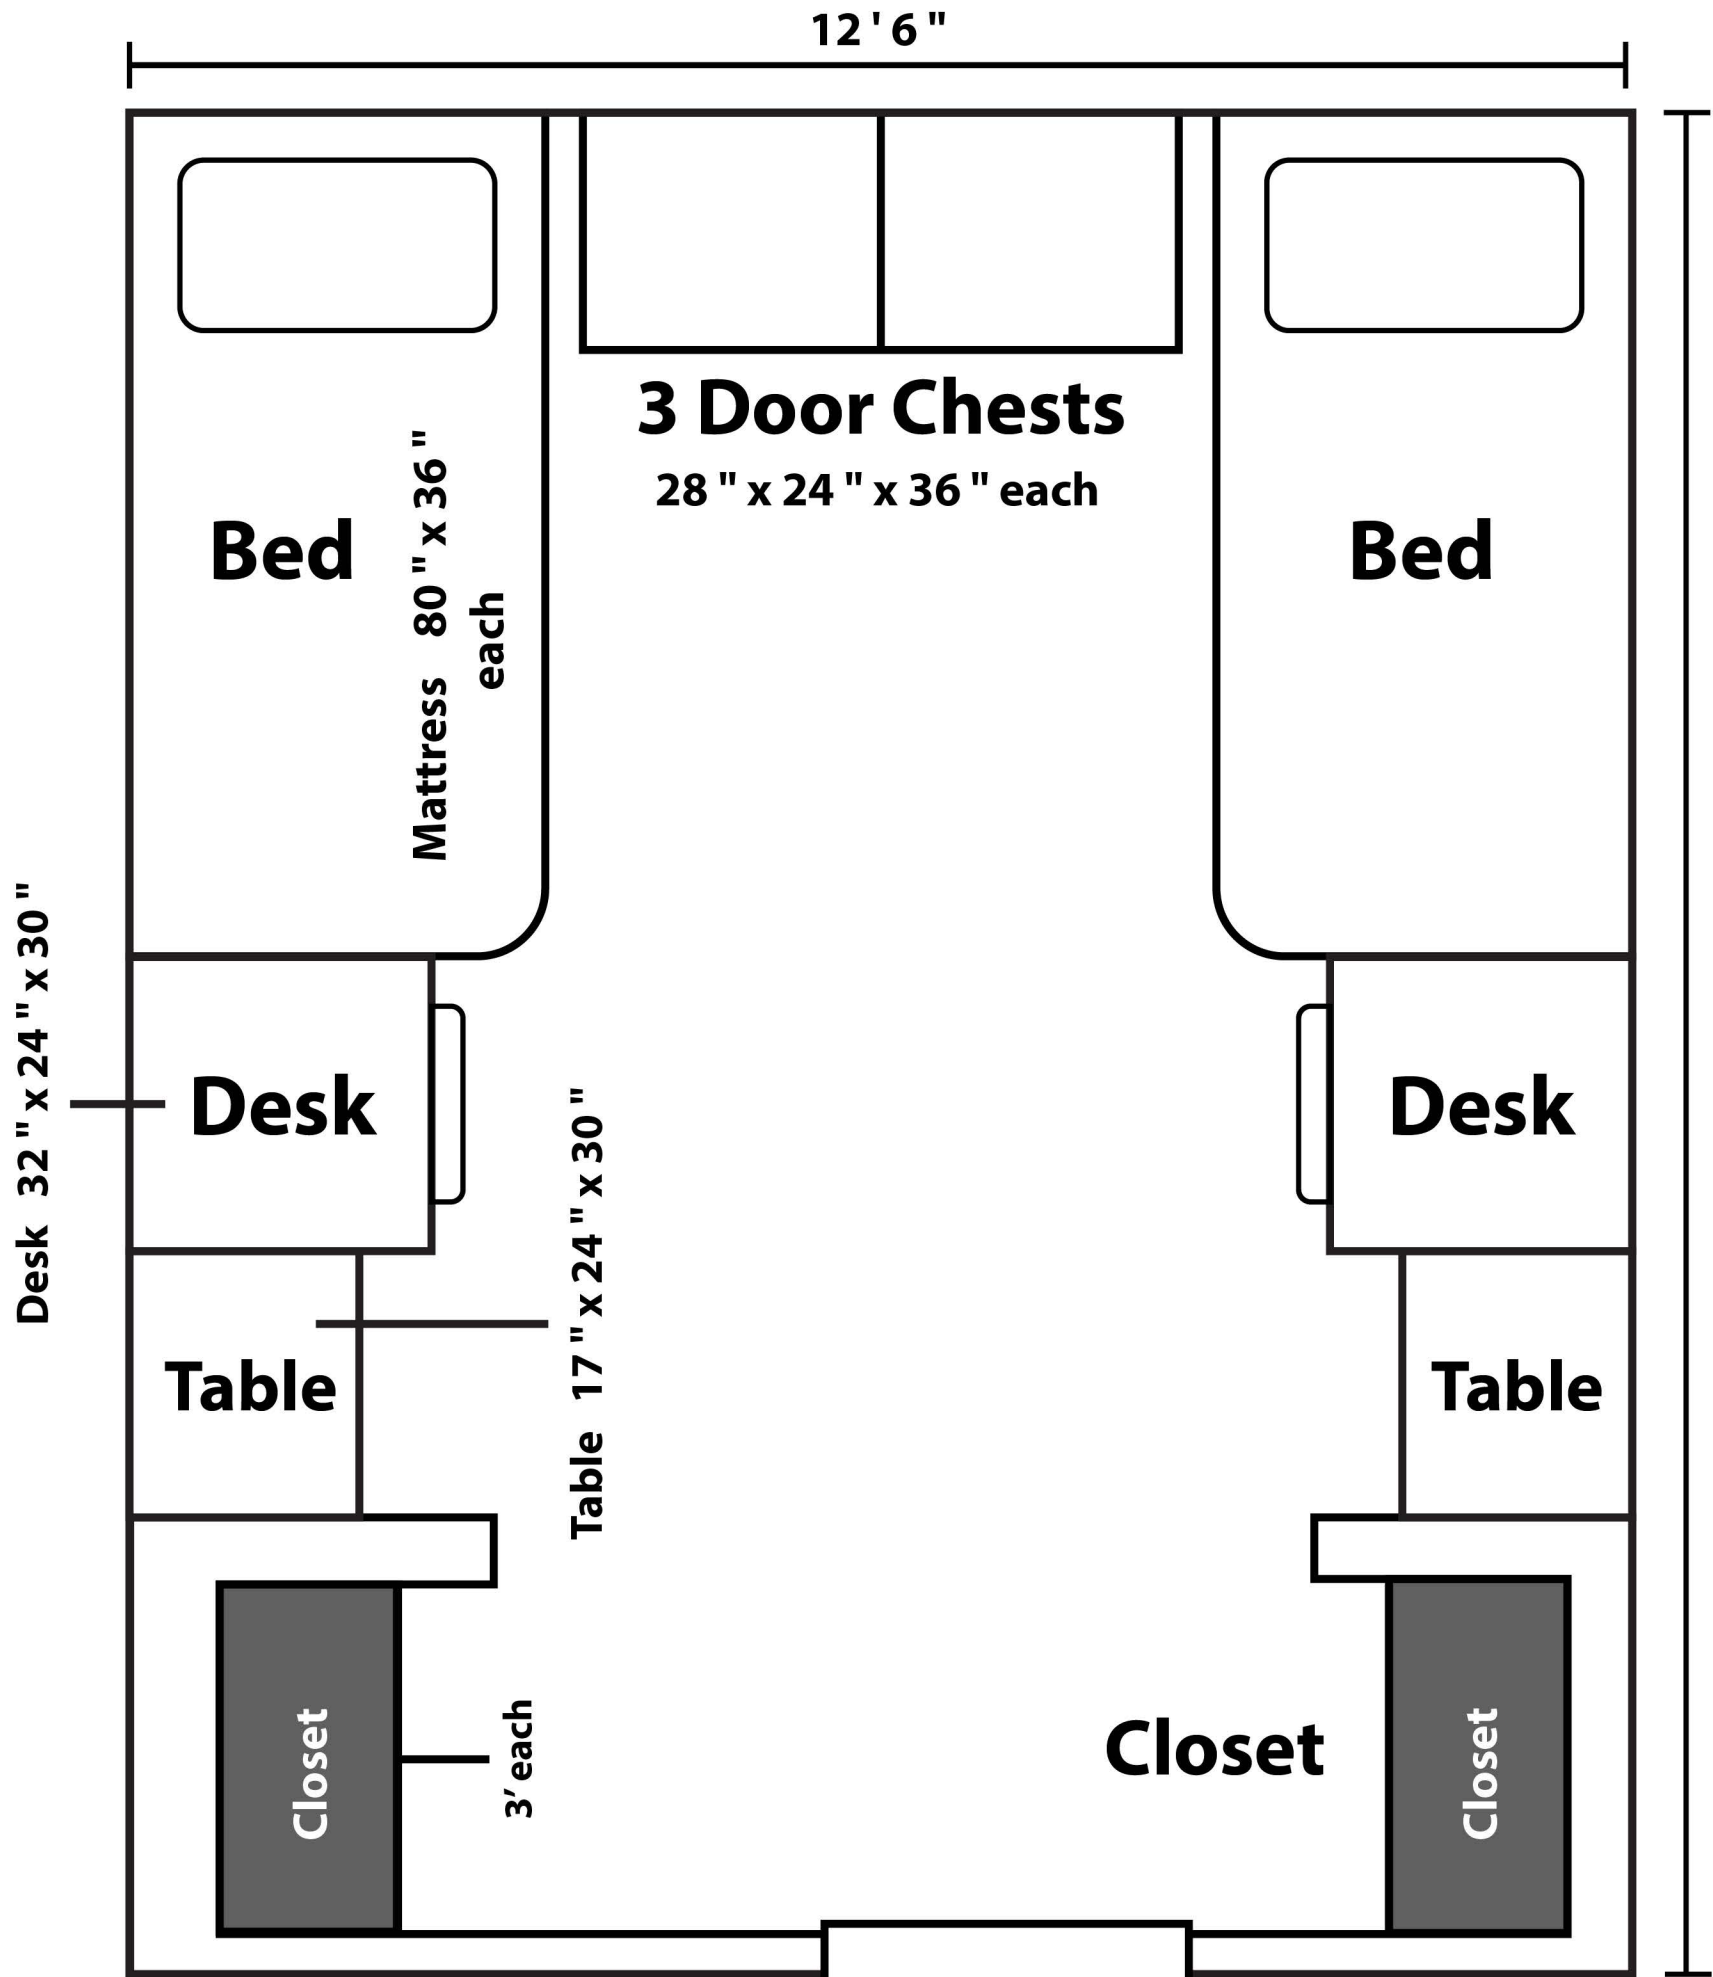

# Adohi Hall *Pod Double*

Moveable Furniture ○

Fixed Furniture ●

*Objects not to scale*