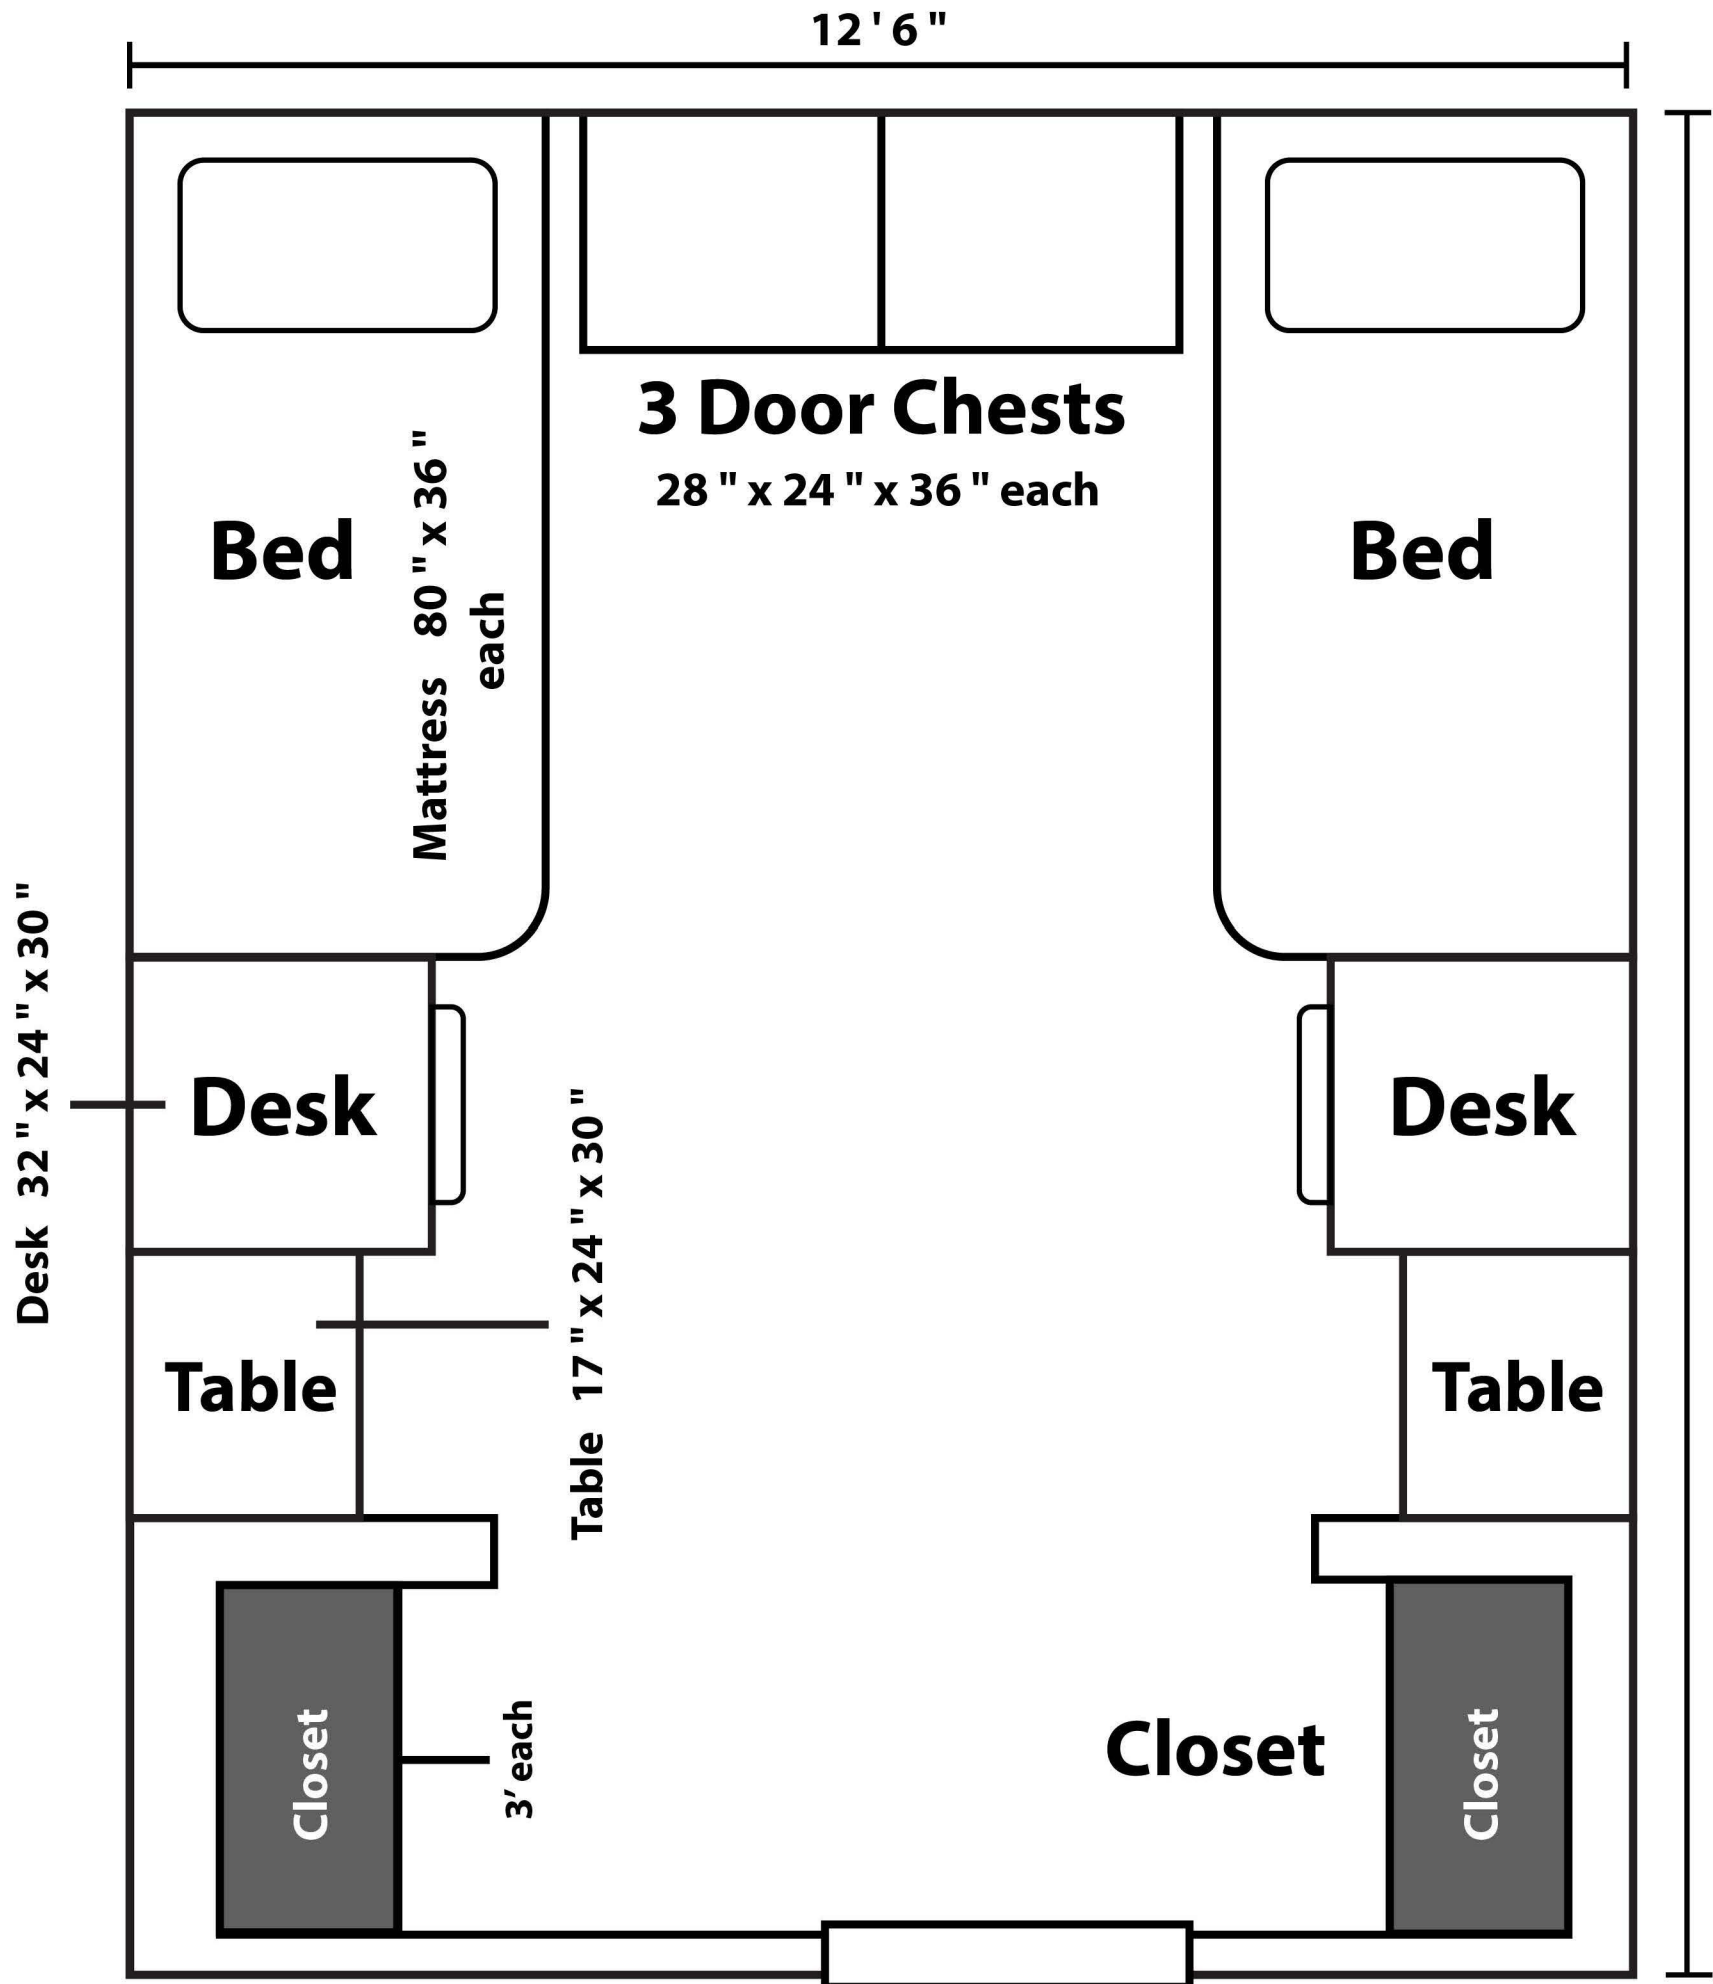

Adohi Hall *Pod Double*

Moveable Furniture ○

Fixed Furniture ●

Objects not to scale